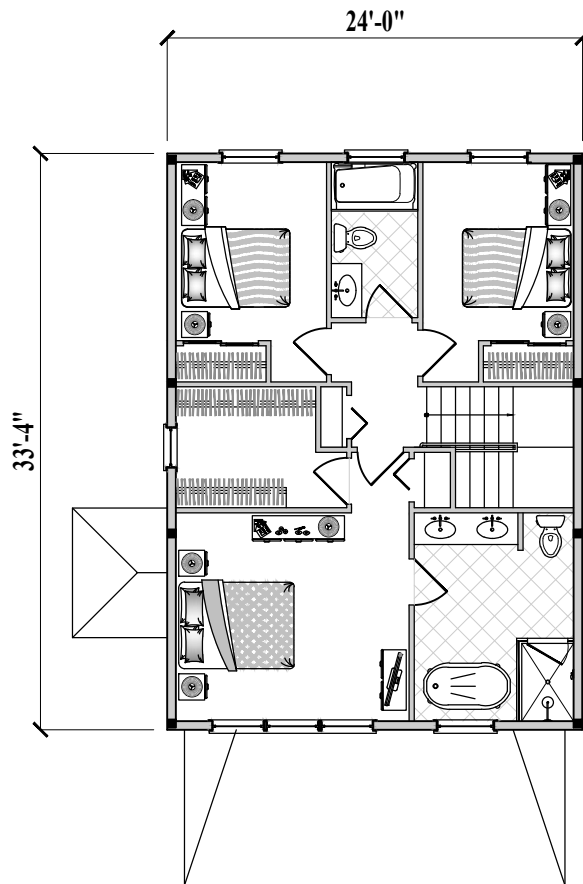

Lower Floor Plan
(800 sq. ft. or 74.3 m²)

Upper Floor Plan
(800 sq. ft. or 74.3 m²)

3 Bedrooms / 2 1/2 Baths
Living / Dining / Kitchen
Laundry / Covered Porch
(Total 1,600 sq. ft. or 148.6 m²)