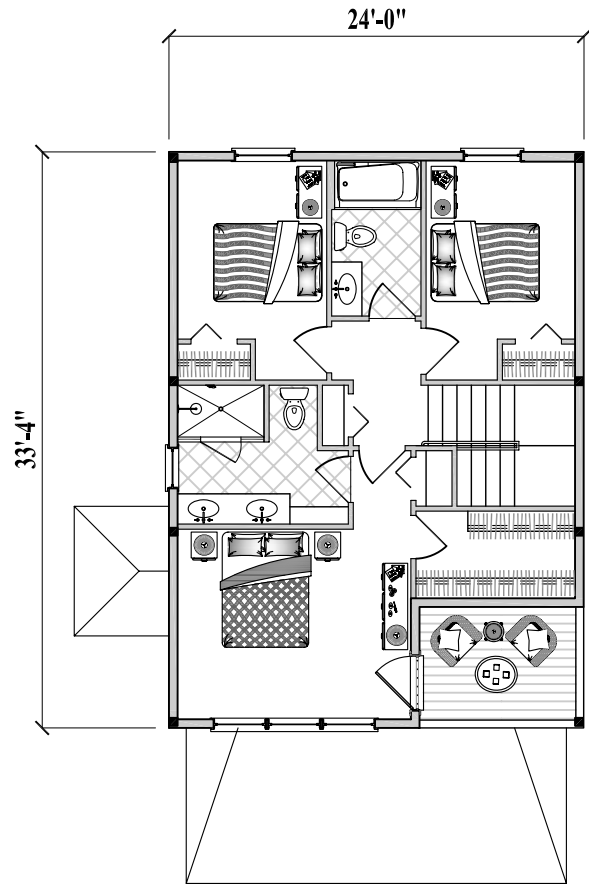

Lower Floor Plan
(800 sq. ft. or 74.3 m²)

Upper Floor Plan
(800 sq. ft. or 74.3 m²)

3 Bedrooms / 2 1/2 Baths
Living / Dining / Kitchen
Laundry / Covered Porch
(Total 1,600 sq. ft. or 148.6 m²)