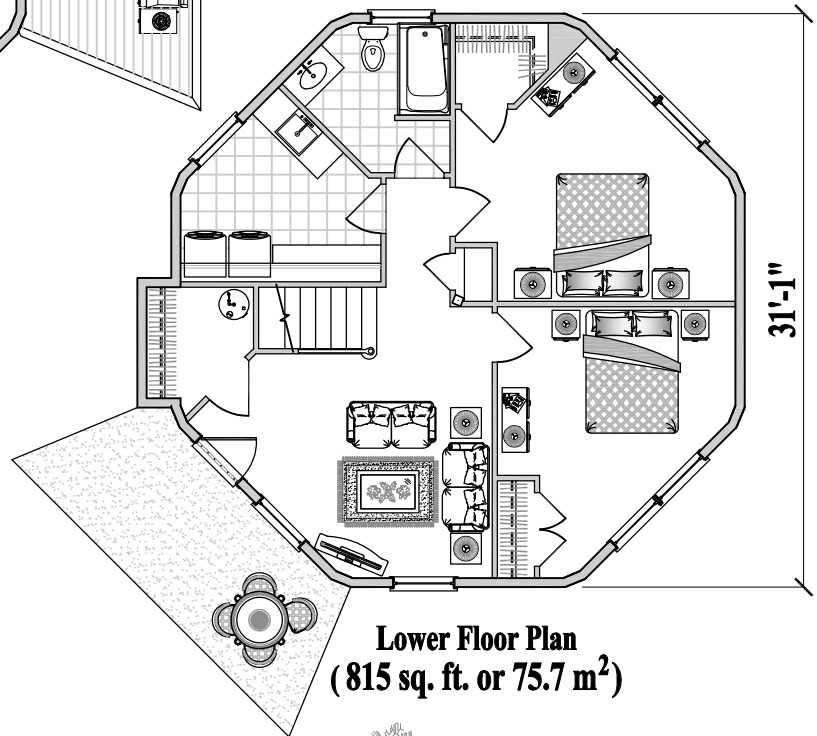

Upper Floor Plan
(1,000 sq. ft. or 92.9 m²)

**3 Bedrooms / 2 1/2 Baths / Living
Dining / Kitchen / Family / Utility**
(Total 1,815 sq. ft. or 168.6 m²)

Lower Floor Plan
(815 sq. ft. or 75.7 m²)