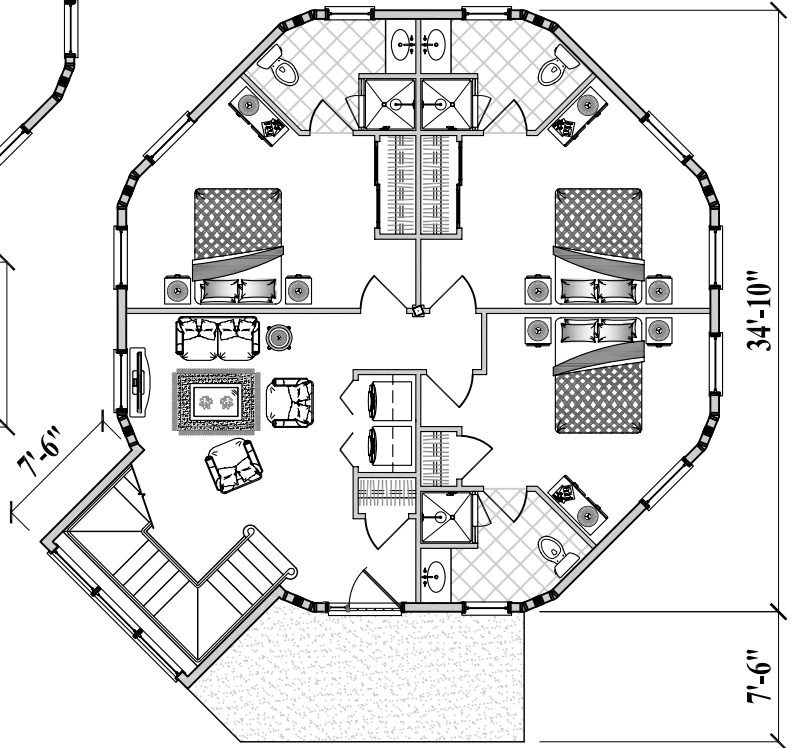

Upper Floor Plan  
(1,090 sq. ft. or 101.3 m<sup>2</sup>)

4 Bedrooms / 4 Baths / Living  
Dining / Kitchen / Foyer  
(Total 2,180 sq. ft. or 202.6 m<sup>2</sup>)

Lower Floor Plan  
(1,090 sq. ft. or 101.3 m<sup>2</sup>)