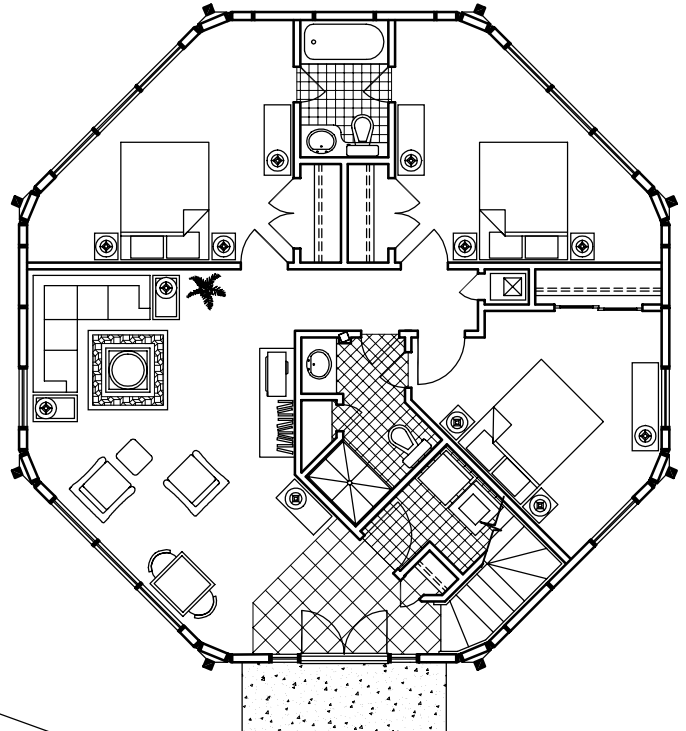

Upper Floor Plan  
(1,200 sq. ft.)

4 Bedrooms/3 Baths  
Living/Dining/Kitchen  
Utility/Family Room  
(Total 2,325 sq. ft.)

Lower Floor Plan  
(1,125 sq. ft.)