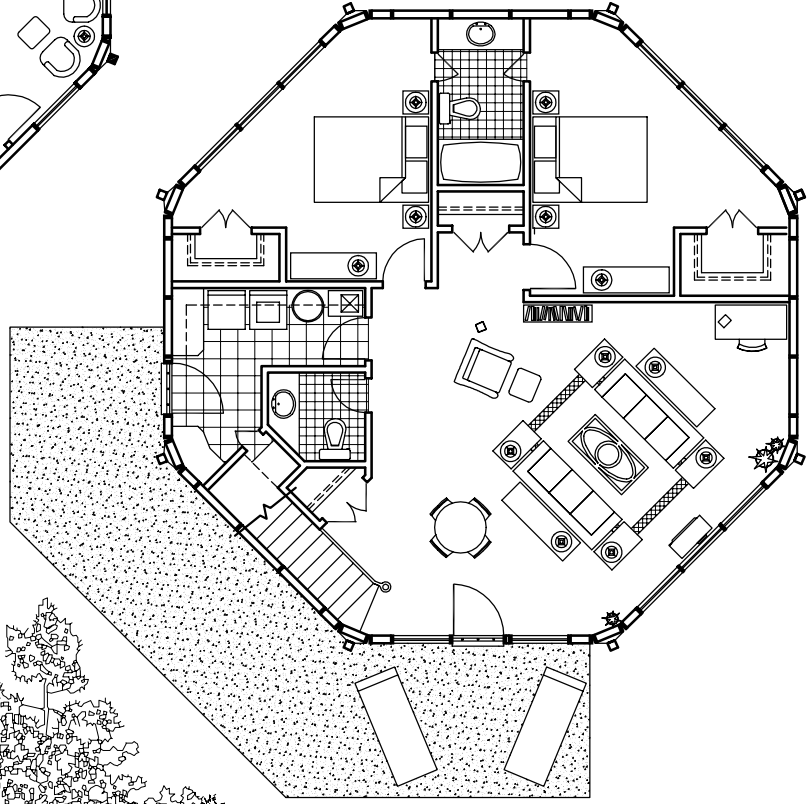

Upper Floor Plan  
(1,175 sq. ft.)

3 Bedrooms/2-1/2 Baths  
Living/Dining/Kitchen  
Family/Utility  
(Total 2,300 sq. ft.)

Lower Floor Plan  
(1,125 sq. ft.)