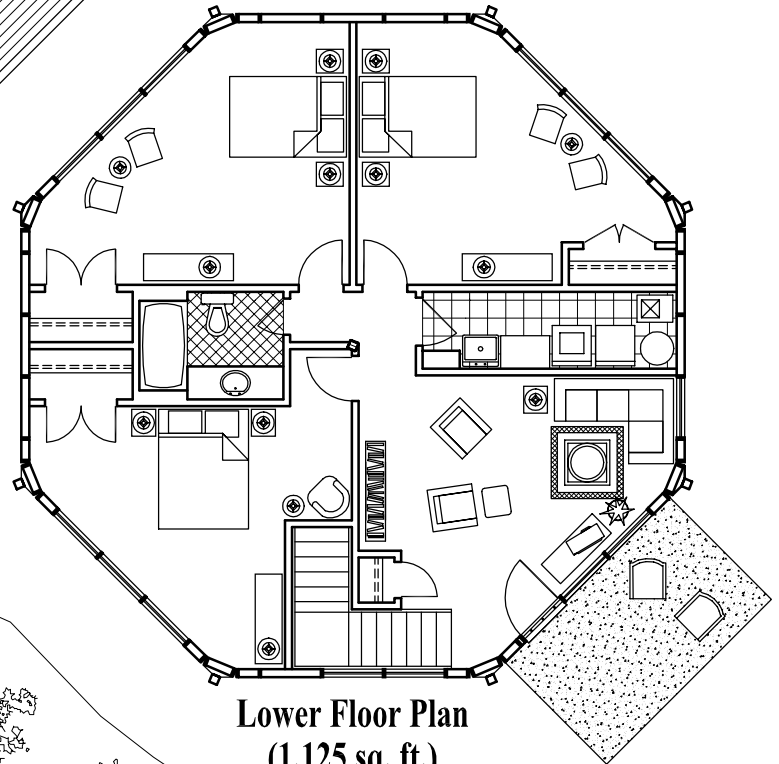

Upper Floor Plan
(1,125 sq. ft.)

**4 Bedrooms/2-1/2 Baths
Living/Dining/Kitchen
Utility/Family Room
(Total 2,250 sq. ft.)**

Lower Floor Plan
(1,125 sq. ft.)