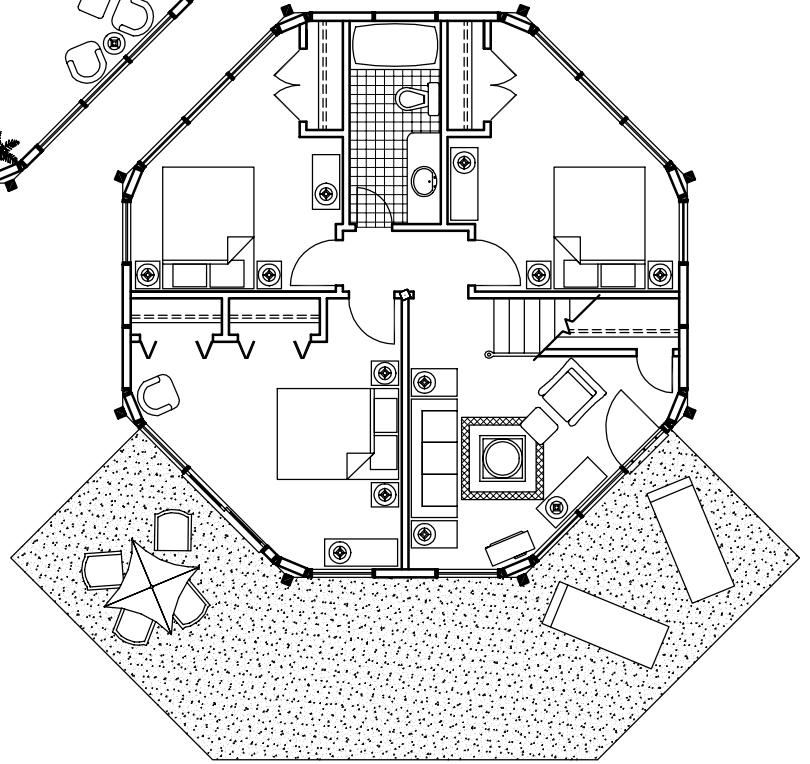

Upper Floor Plan
(1,175 sq. ft.)

4 Bedrooms/2-1/2 Baths
Living/Dining/Kitchen
Family Room
(Total 1,975 sq. ft.)

Lower Floor Plan
(800 sq. ft.)