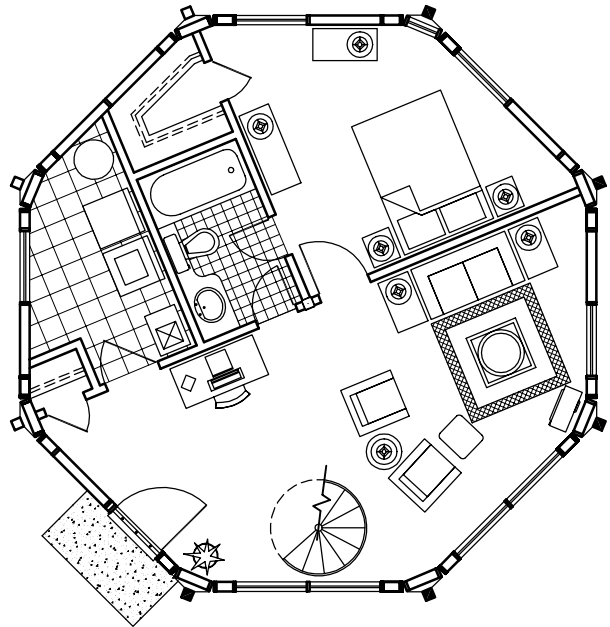

Upper Floor Plan  
(800 sq. ft.)

3 Bedrooms/2 Baths  
Living/Dining/Kitchen  
Family Room  
(Total 1,400 sq. ft.)

Lower Floor Plan  
(600 sq. ft.)