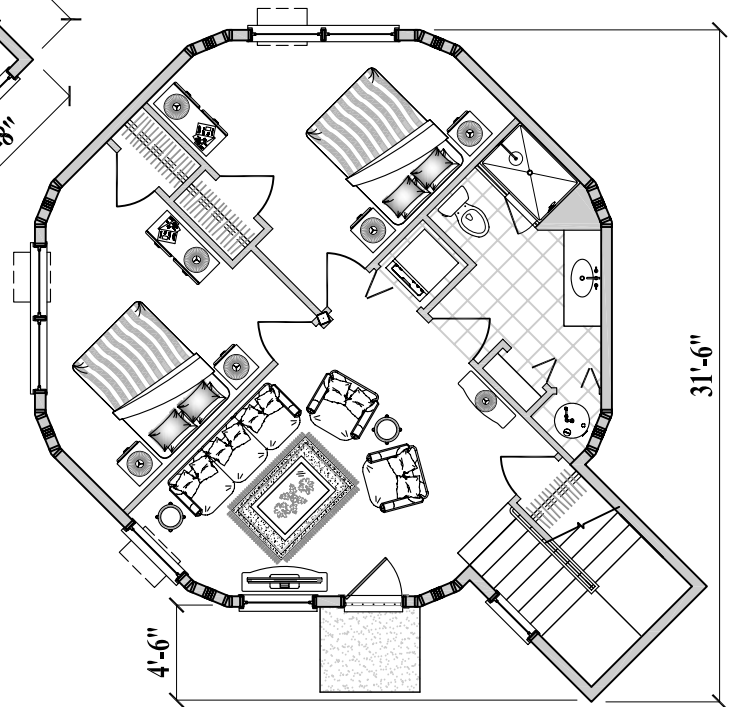

Upper Floor Plan
(665 sq. ft. or 61.8 m²)

3 Bedrooms / 2 Baths
Living / Dining / Kitchen / Family
(Total 1,330 sq. ft. or 123.6 m²)

Lower Floor Plan
(665 sq. ft. or 61.8 m²)