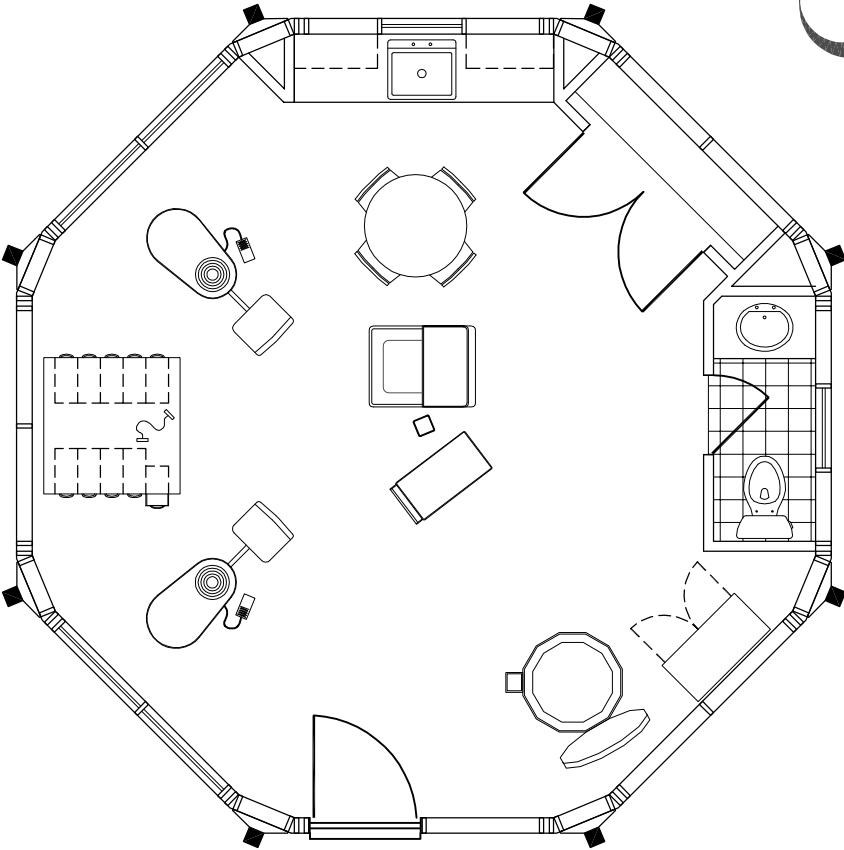

Pottery Studio
1/2 Bath
(475 sq. ft.)

Floor Plan
(475 sq. ft.)