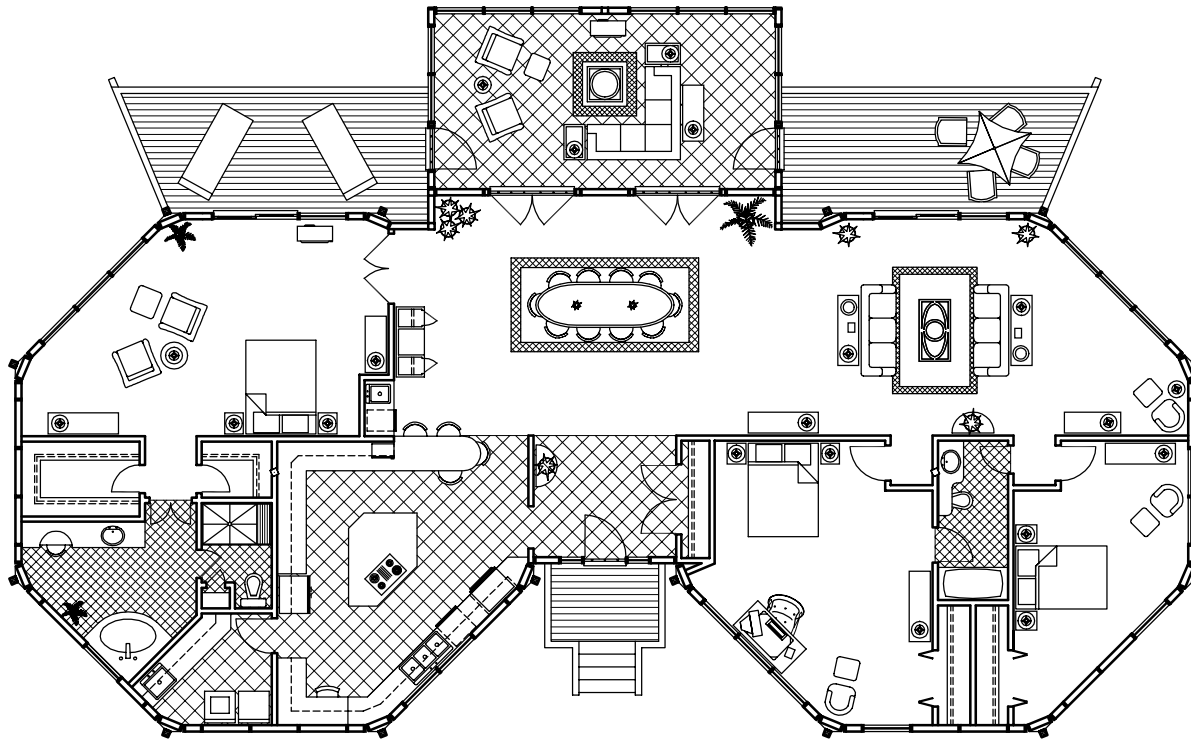

3 Bedrooms
2 Baths
Living/Dining
Kitchen/Foyer
Family Room
Utility
(Total 3,240 sq. ft.)

Pedestal Plan
(125 sq. ft. each)

Floor Plan
(2,990 sq. ft.)