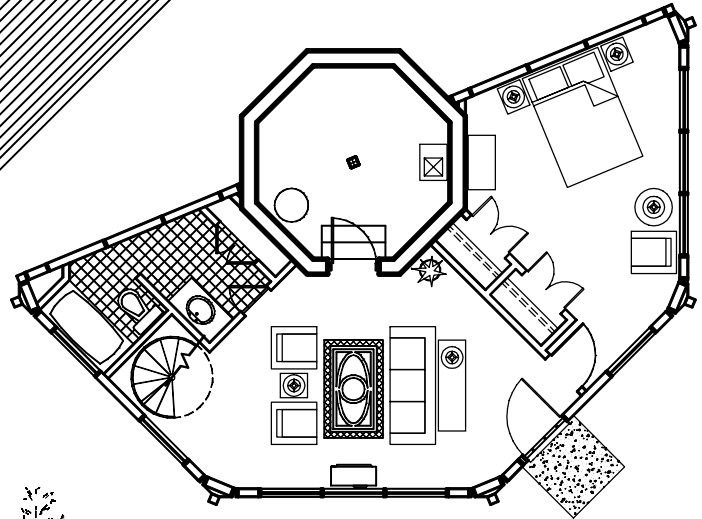

Upper Floor Plan  
(1,300 sq. ft.)

**3 Bedrooms/3 Baths  
Living/Dining/Kitchen  
Family Room/Utility  
(Total 1,950 sq. ft.)**

Lower Floor Plan  
(650 sq. ft.)