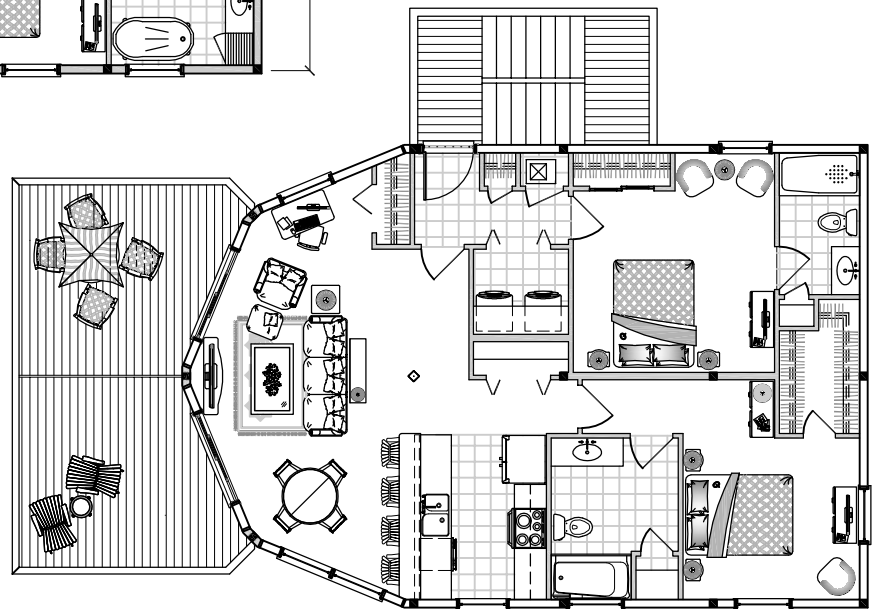

Duplex Design
 (2) 2 Bedrooms / 2 Baths / Laundry
 Open Living / Dining / Kitchen
 (Total 2,230sq. ft. or 207 m²)

Upper Floor Plan
 (1,115 sq. ft. or 103.5 m²)

Lower Floor Plan
 (1,115 sq. ft. or 103.5 m²)