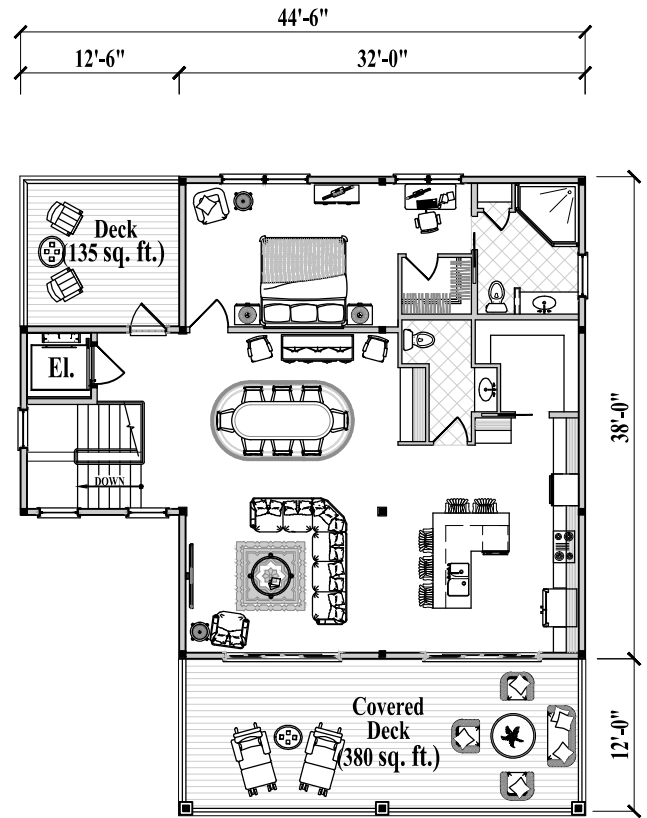

Lower Floor Plan
 (1,400 sq. ft. or 130 m²)

Upper Floor Plan
 (1,400 sq. ft. or 130 m²)

4 Bedrooms / 3 1/2 Baths
Living / Dining / Kitchen
Laundry / Covered Decks
(Total 3,000 sq. ft. or 278.6 m²)

Ground level
 (200 sq. ft. or 18.6 m²)