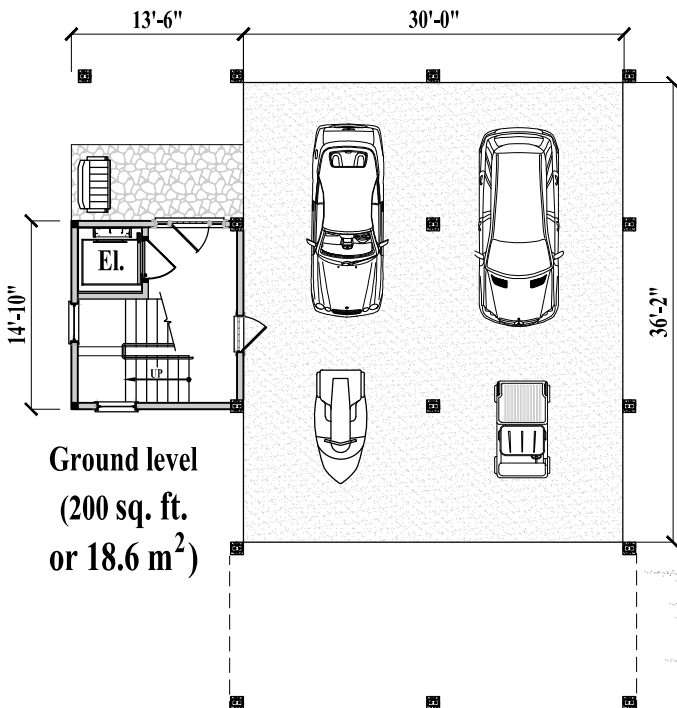

Lower Floor Plan
 (1,400 sq. ft. or 130 m²)

Upper Floor Plan
 (1,400 sq. ft. or 130 m²)

4 Bedrooms / 3 1/2 Baths
Living / Dining / Kitchen
Laundry / Covered Decks
(Total 3,000 sq. ft. or 278.6 m²)

Ground level
 (200 sq. ft. or 18.6 m²)