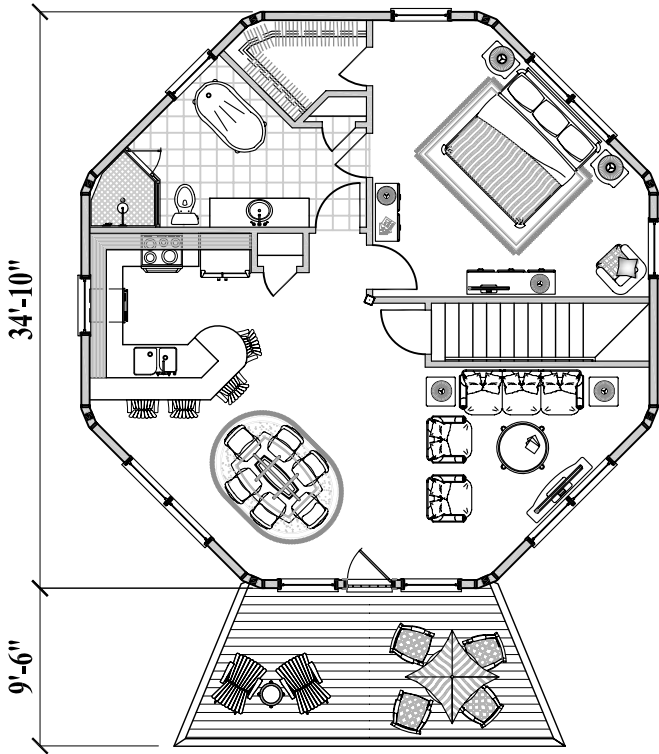

3 Bedrooms / 2 Baths / Living
Dining / Kitchen / Laundry
(Total 2,140 sq. ft. or 199 m²)

Upper Floor Plan
(1,000 sq. ft. or 93 m²)

Lower Floor Plan
(1,000 sq. ft. or 93 m²)

Lower Floor Plan
(140 sq. ft. or 13 m²)