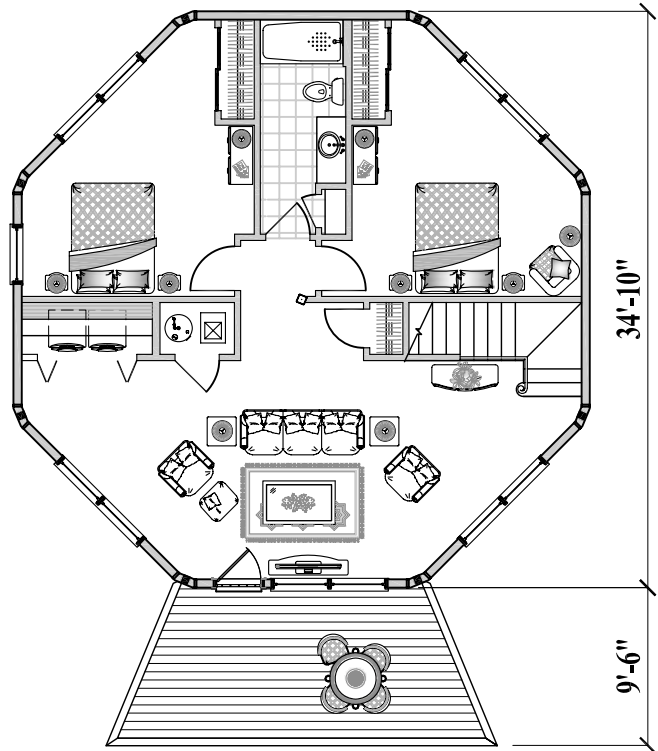

3 Bedrooms / 2 Baths / Living
Dining / Kitchen / Laundry
(Total 2,140 sq. ft. or 199 m²)

Upper Floor Plan
(1,000 sq. ft. or 93 m²)

Lower Floor Plan
(1,000 sq. ft. or 93 m²)

Lower Floor Plan
(140 sq. ft. or 13 m²)