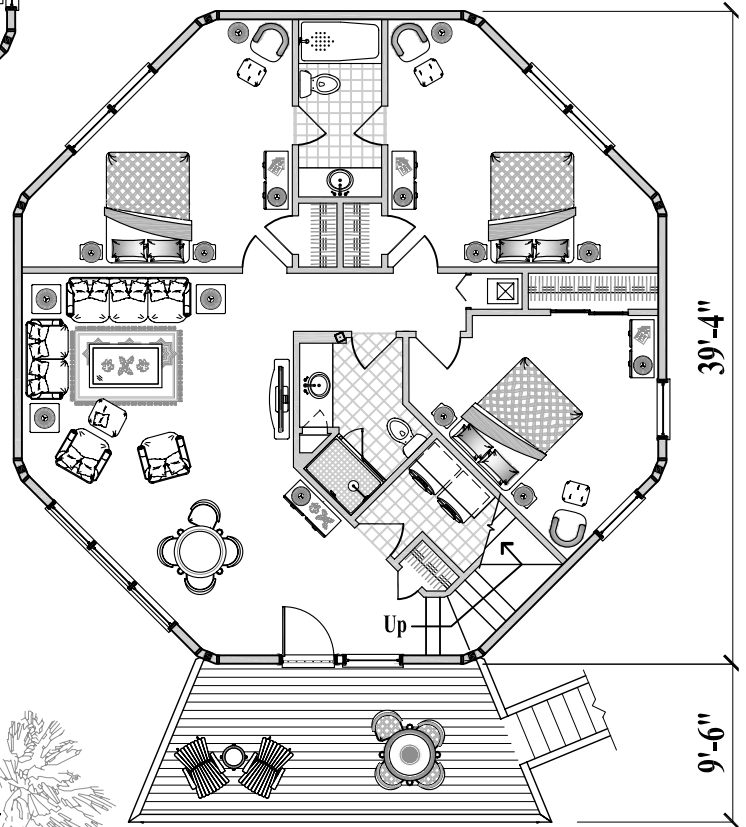

Upper Floor Plan
(1,280 sq. ft. or 119 m²)

4 Bedrooms / 3 Baths / Living
Family Room / Dining / Kitchen
Office / Laundry
(Total 2,560 sq. ft. or 238 m²)

Lower Floor Plan
(1,280 sq. ft. or 119 m²)