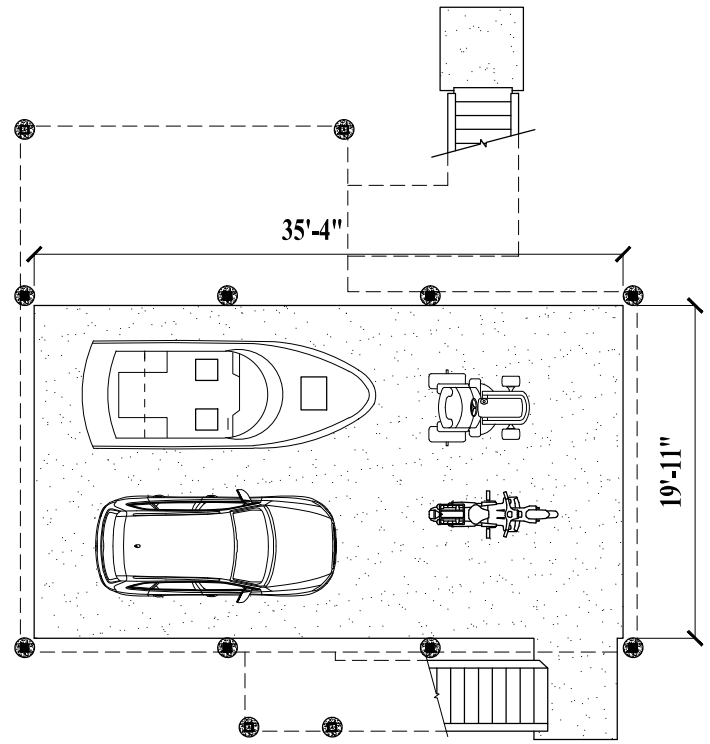

Floor Plan
(800 sq. ft. or 75 m²)

Ground Level (Parking Area)

2 Bedrooms / 1 Bath
Living / Dining / Kitchen / Laundry
(Total 800 sq. ft. or 75 m²)