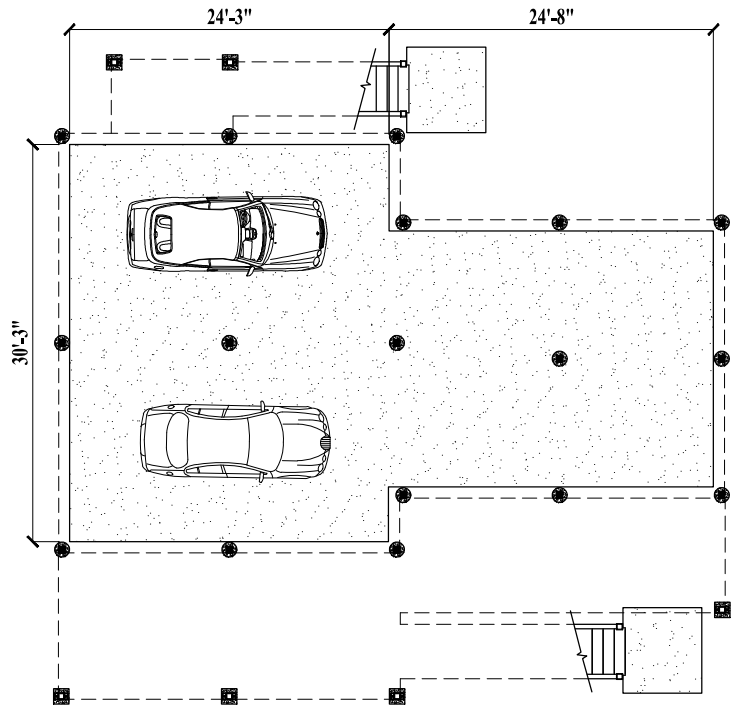

Floor Plan
(1,450 sq. ft. or 135 m²)

Ground Level (Parking Area)

2 Bedrooms / 2 1/2 Baths
Living / Dining / Kitchen
Laundry
(Total 1,450 sq. ft. or 135 m²)