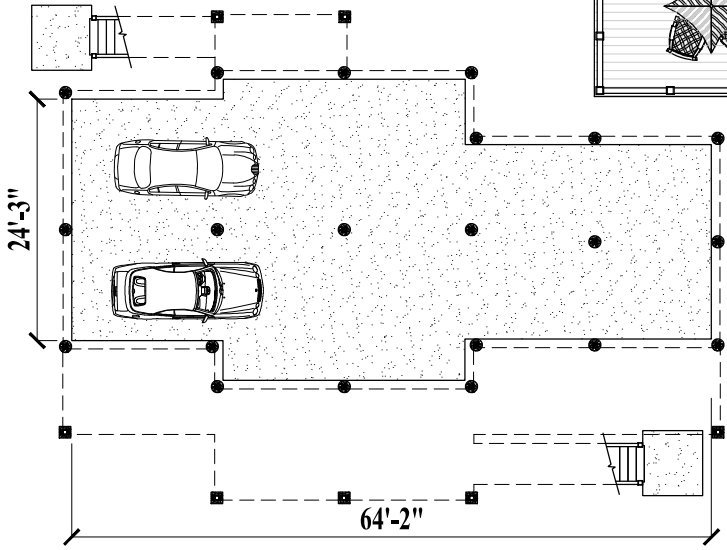

Floor Plan
(1,755 sq. ft. or 163 m²)

Ground Level (Parking Area)

3 Bedrooms / 2 1/2 Baths
Living / Dining / Kitchen
Laundry
(Total 1,755 sq. ft. or 163 m²)