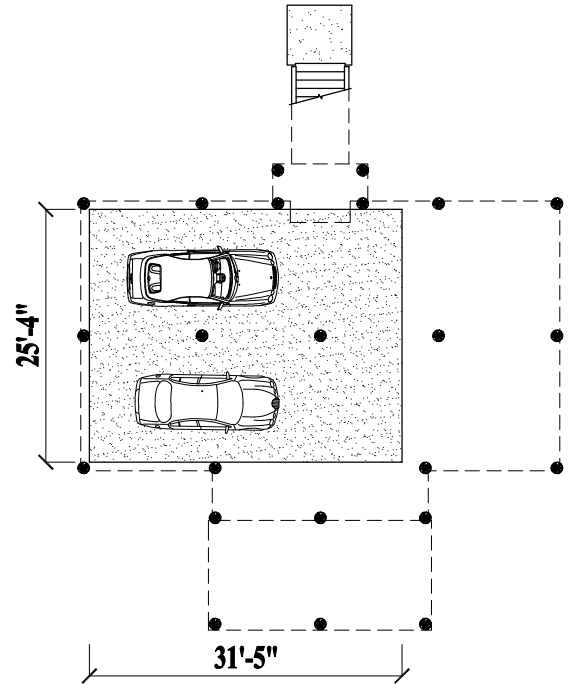

Floor Plan
(1,400 sq. ft. or 130 m²)

3 Bedrooms / 2 Baths
Living / Dining / Kitchen / Laundry
Deck / Covered Entry
(Total 1,400 sq. ft. or 130 m²)
(Deck 225 sq. ft. or 20 m²)

Ground Level (Parking Area)