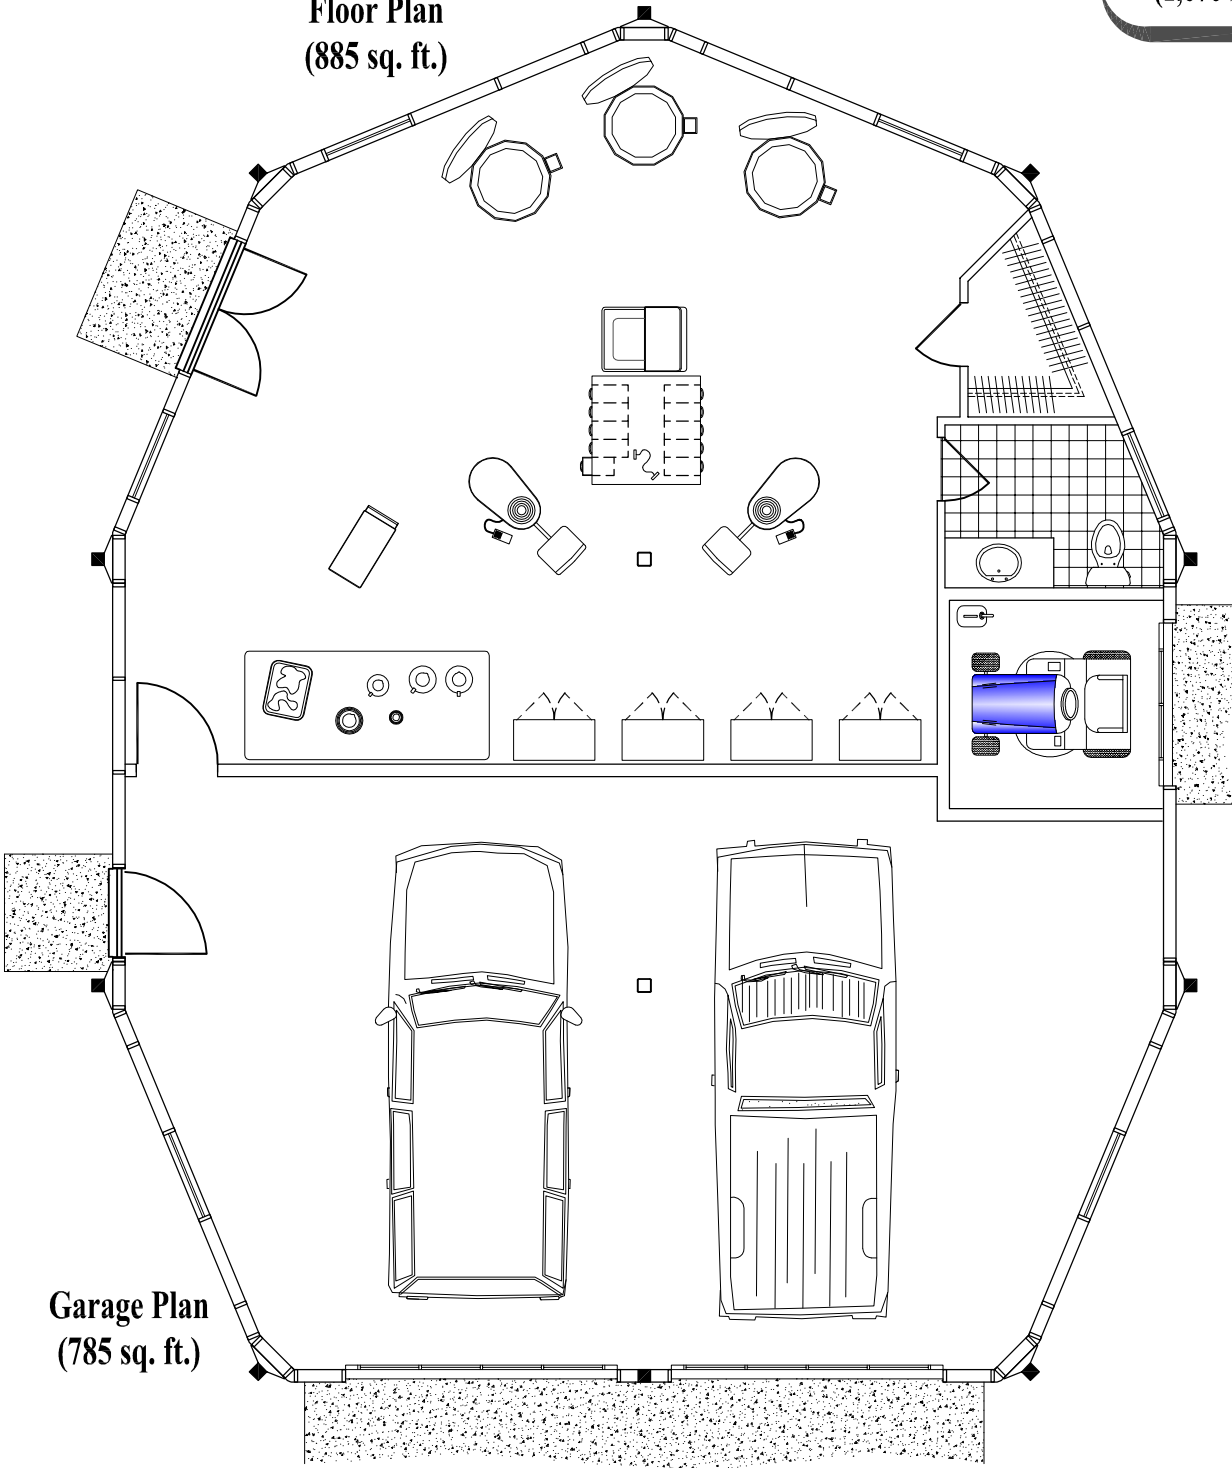

Two Car Garage
Pottery Studio
& 1/2 Bath
(1,670 sq. ft.)

Floor Plan
(885 sq. ft.)

Garage Plan
(785 sq. ft.)