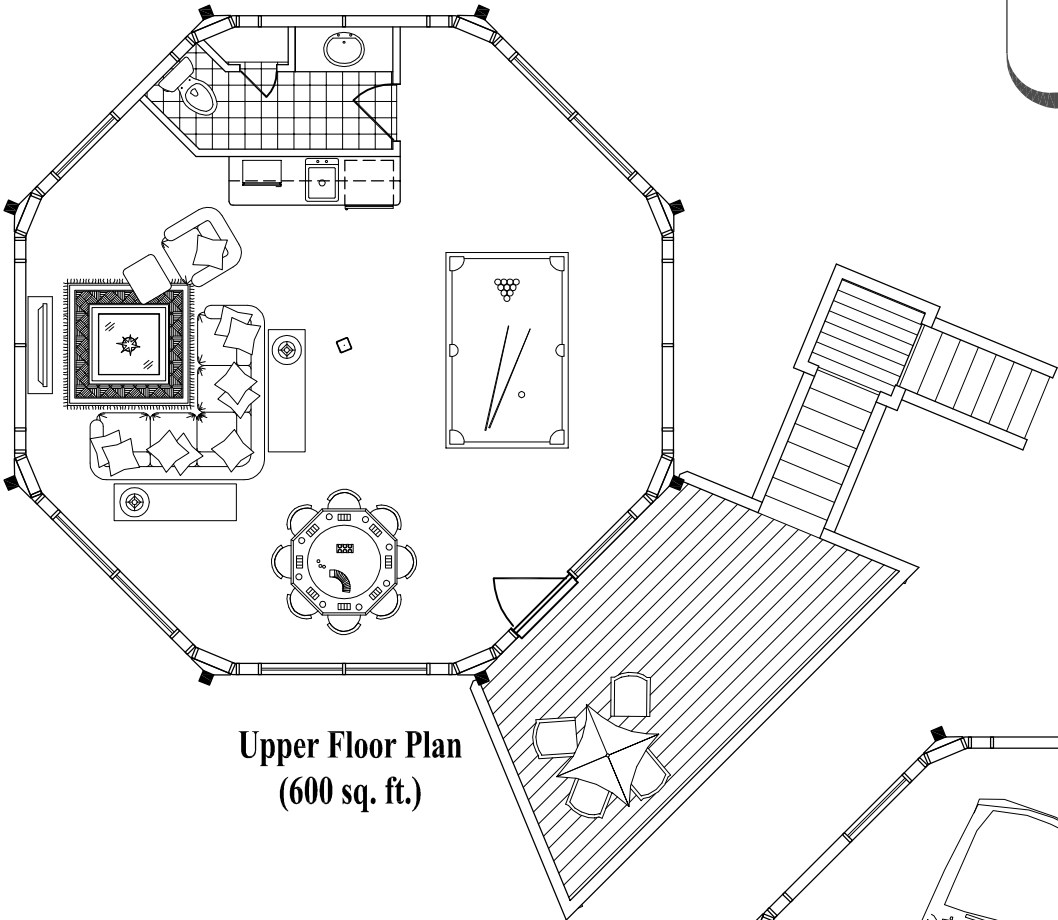

Two Story Garage Family Room
Two Car Garage, 1/2 Bath
Game Room & Kitchenette
(1,200 sq. ft.)

Upper Floor Plan
(600 sq. ft.)

Garage Plan
(600 sq. ft.)