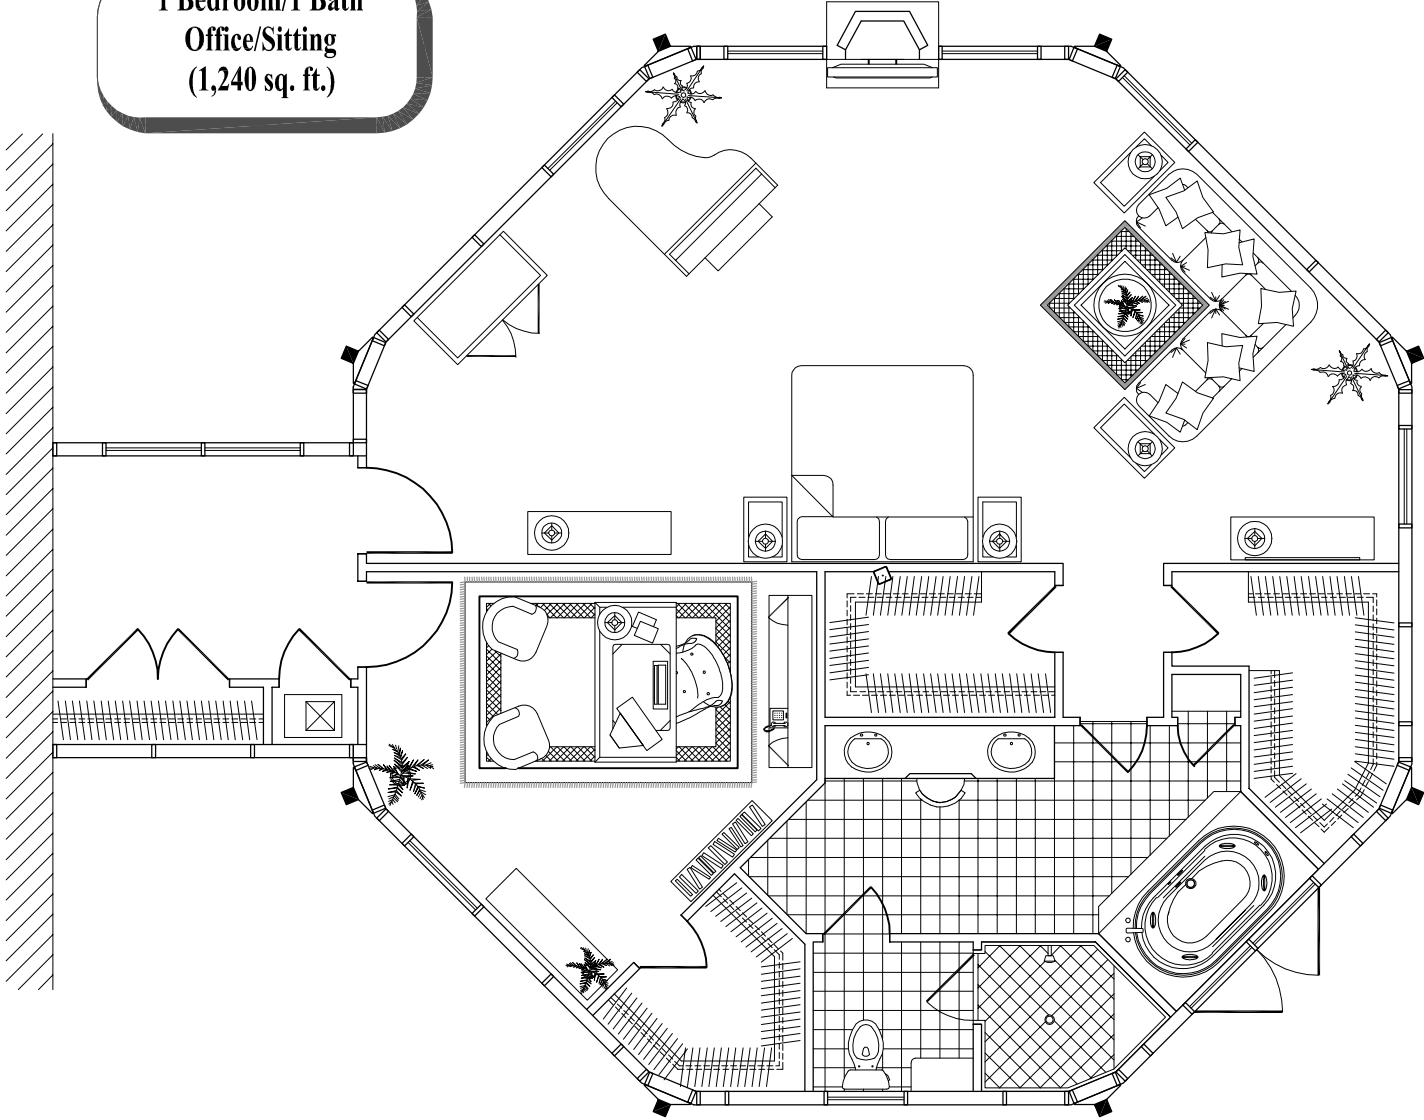

1 Bedroom/1 Bath  
Office/Sitting  
(1,240 sq. ft.)

Floor Plan  
(1,240 sq. ft.)