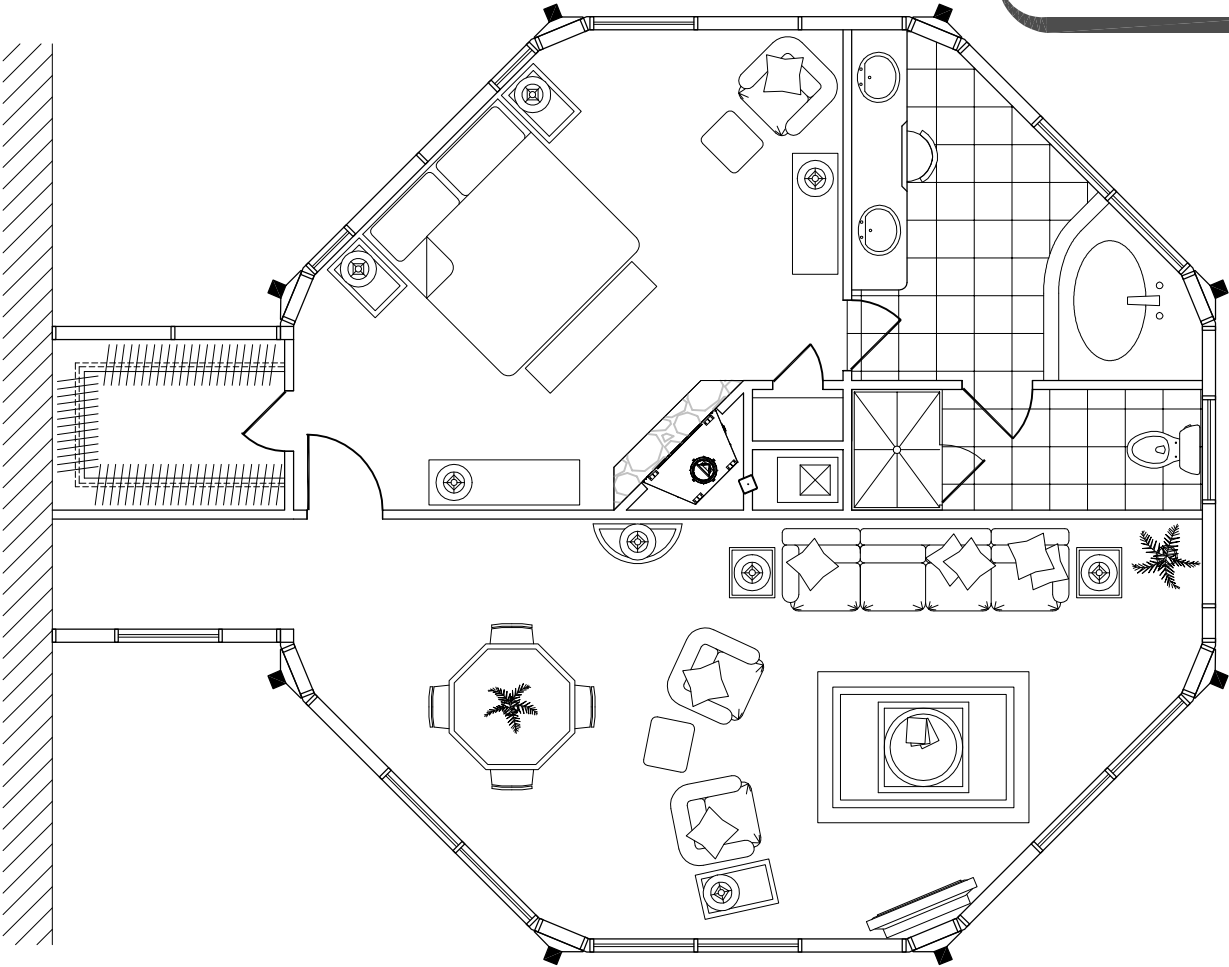

1 Bedroom/1 Bath  
Living Area  
(885 sq. ft.)

Floor Plan  
(885 sq. ft.)