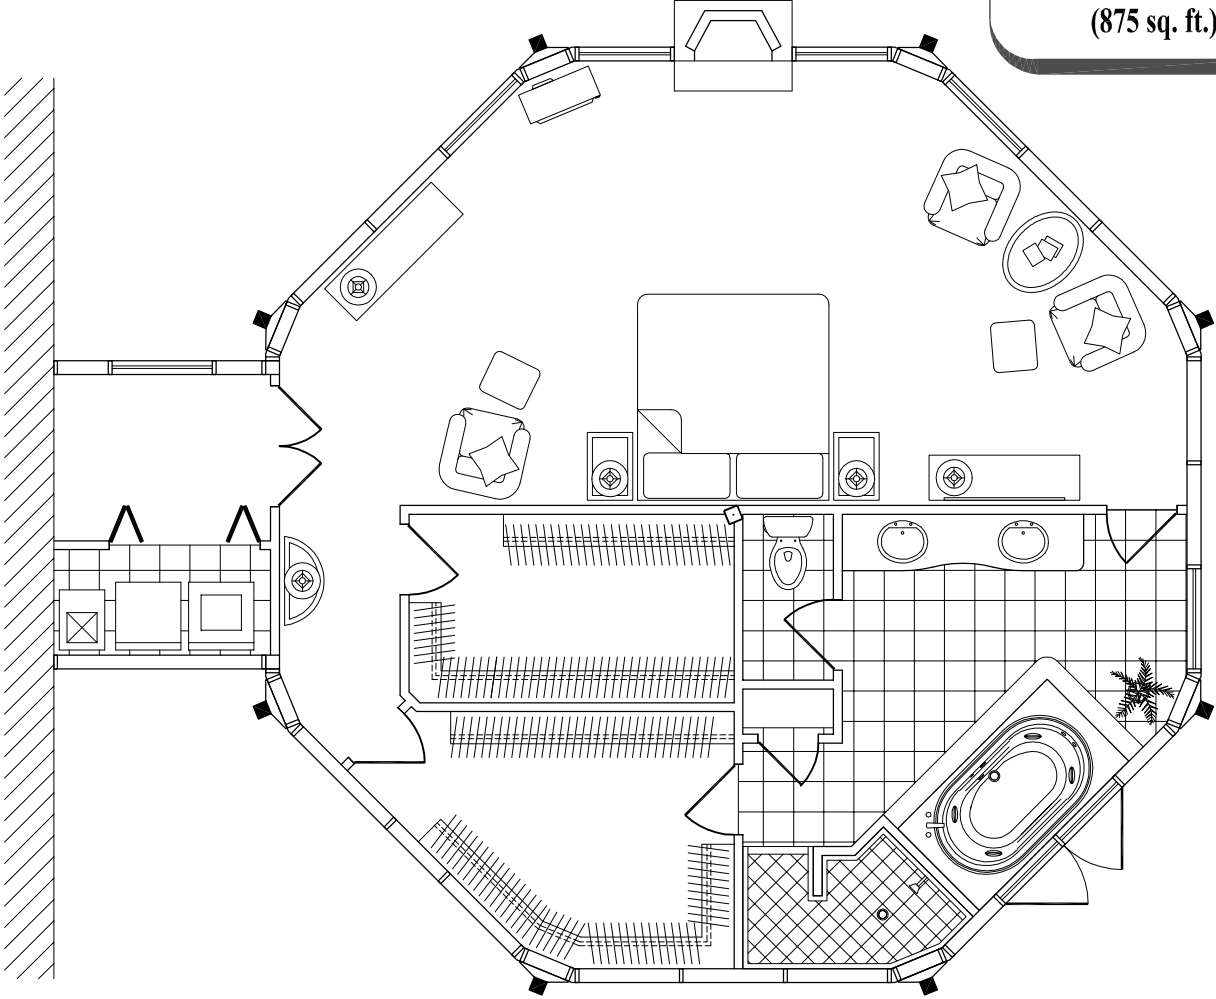

1 Bedroom/1 Bath
Sitting Area
(875 sq. ft.)

Floor Plan
(875 sq. ft.)