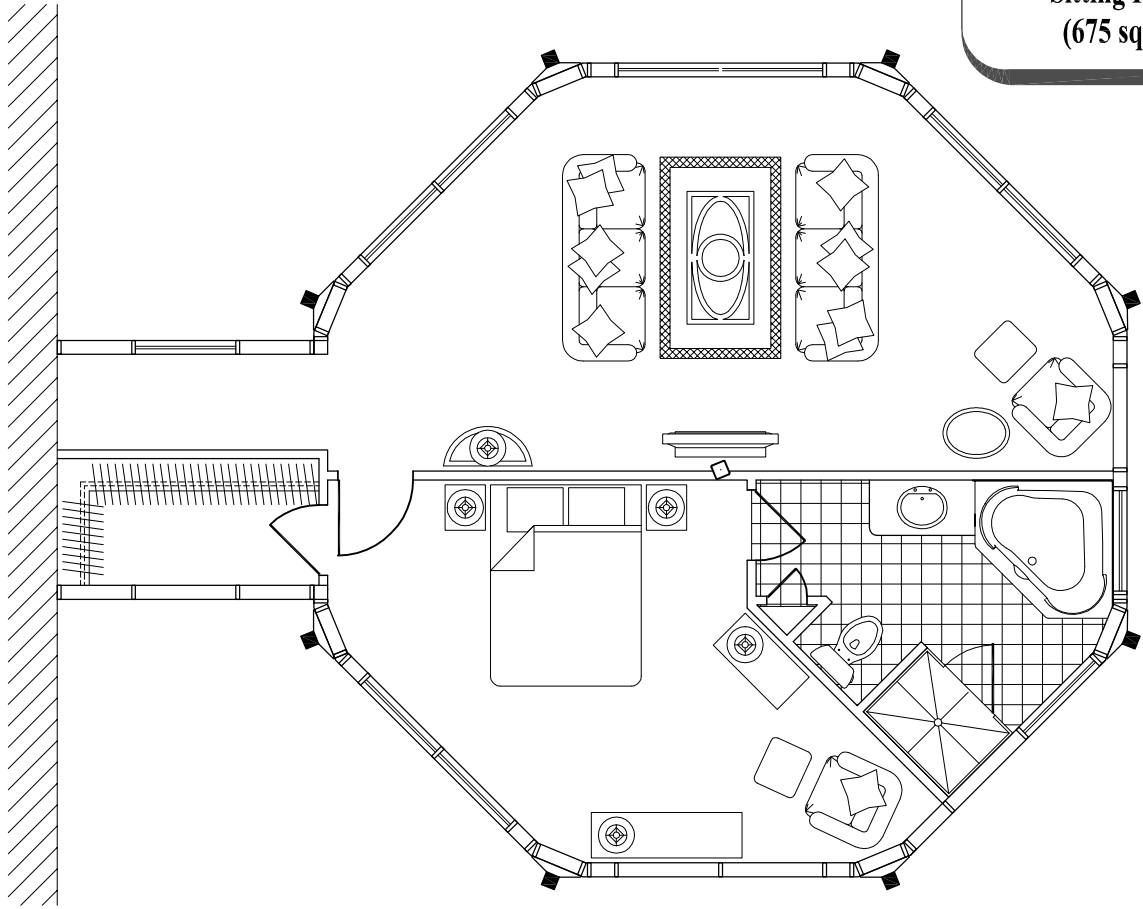

1 Bedroom/1 Bath  
Sitting Room  
(675 sq. ft.)

Floor Plan  
(675 sq. ft.)