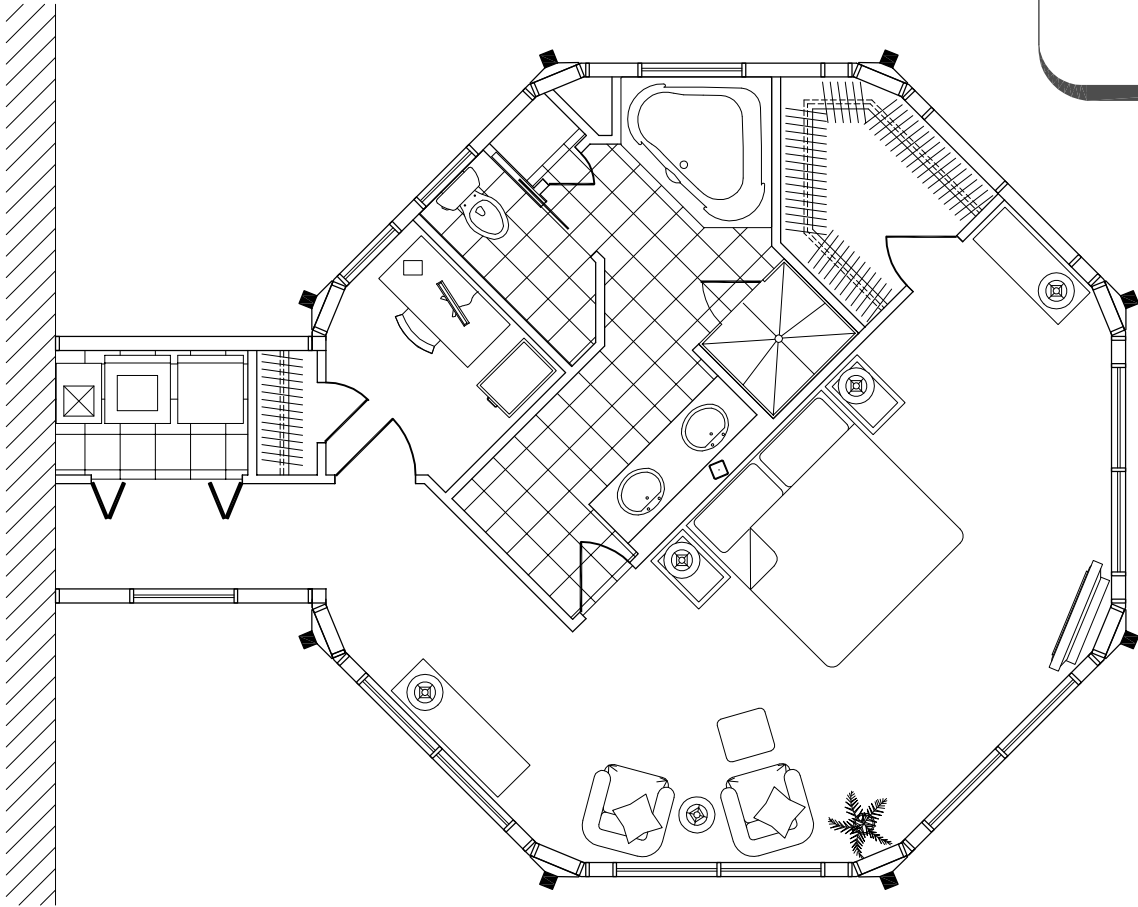

1 Bedroom/1 Bath  
Office  
(675 sq. ft.)

Floor Plan  
(675 sq. ft.)