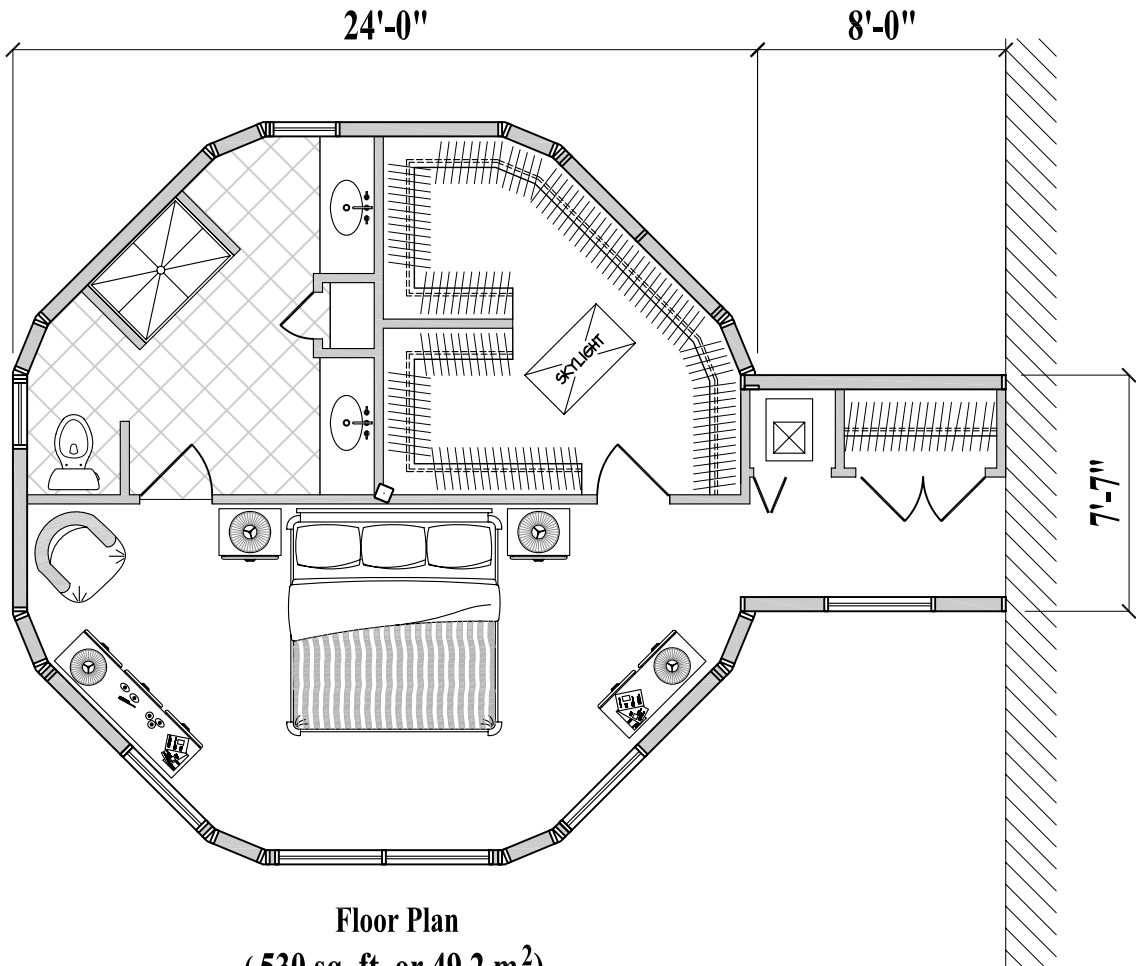

1 Bedroom / 1 Bath  
Walk-In-Closet  
(530 sq. ft. or 49.2 m<sup>2</sup>)

Floor Plan  
(530 sq. ft. or 49.2 m<sup>2</sup>)