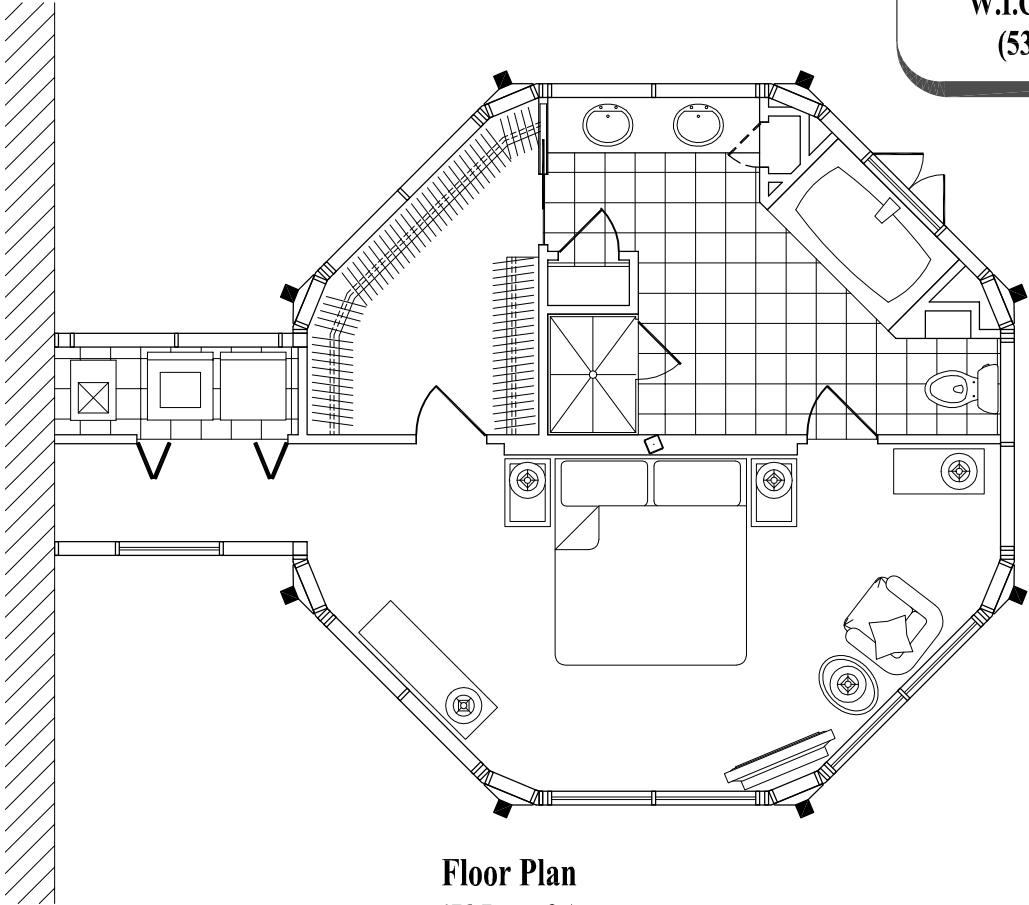

**1 Bedroom/1 Bath  
W.I.C./Laundry  
(535 sq. ft.)**

**Floor Plan  
(535 sq. ft.)**