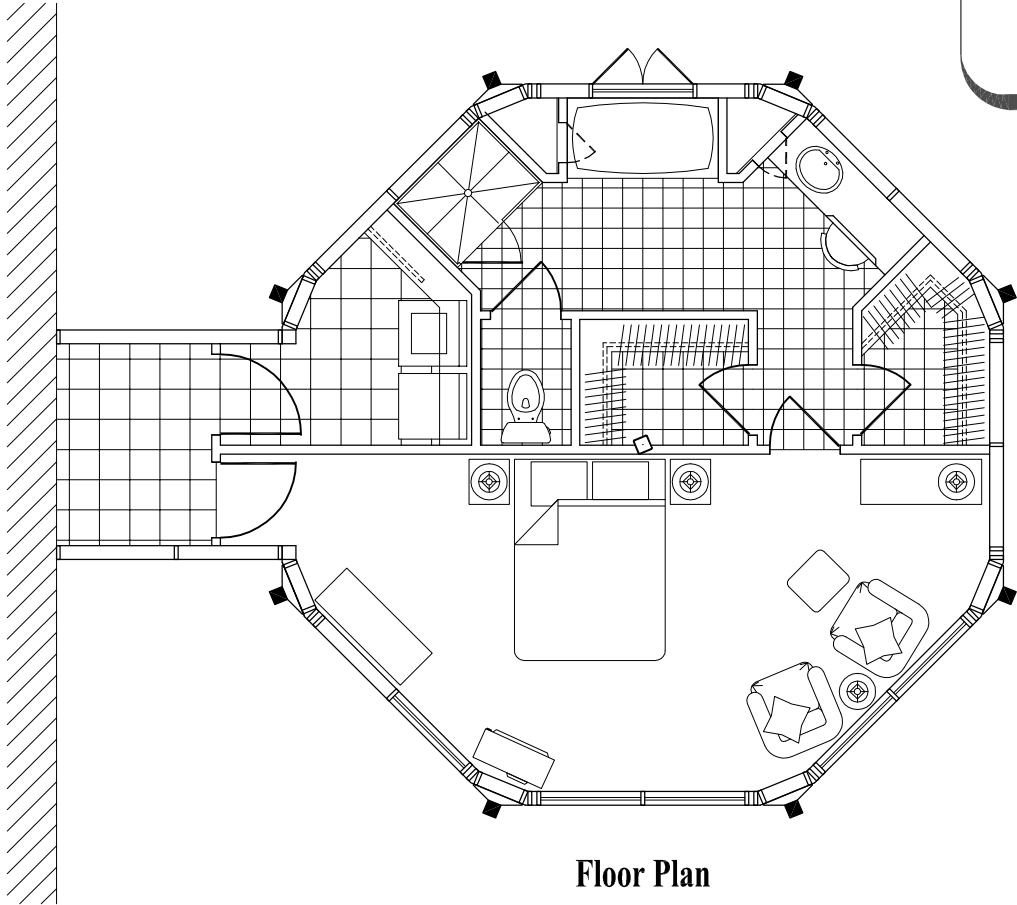

1 Bedroom/1 Bath
Laundry
(530 sq. ft.)

Floor Plan
(530 sq. ft.)