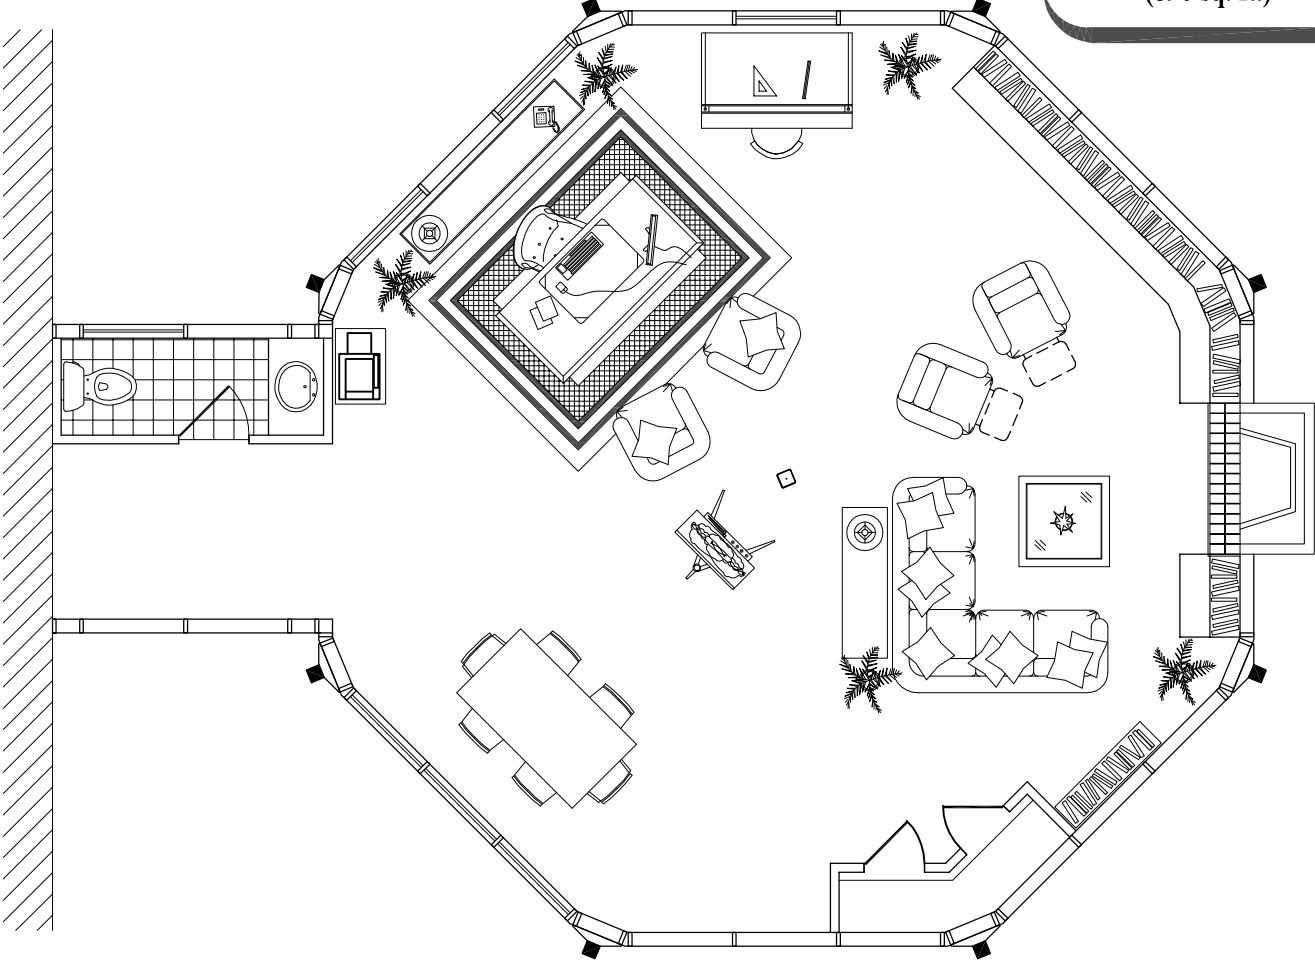

Office/1/2 Bath
Conference/Sitting
(890 sq. ft.)

Floor Plan
(890 sq. ft.)