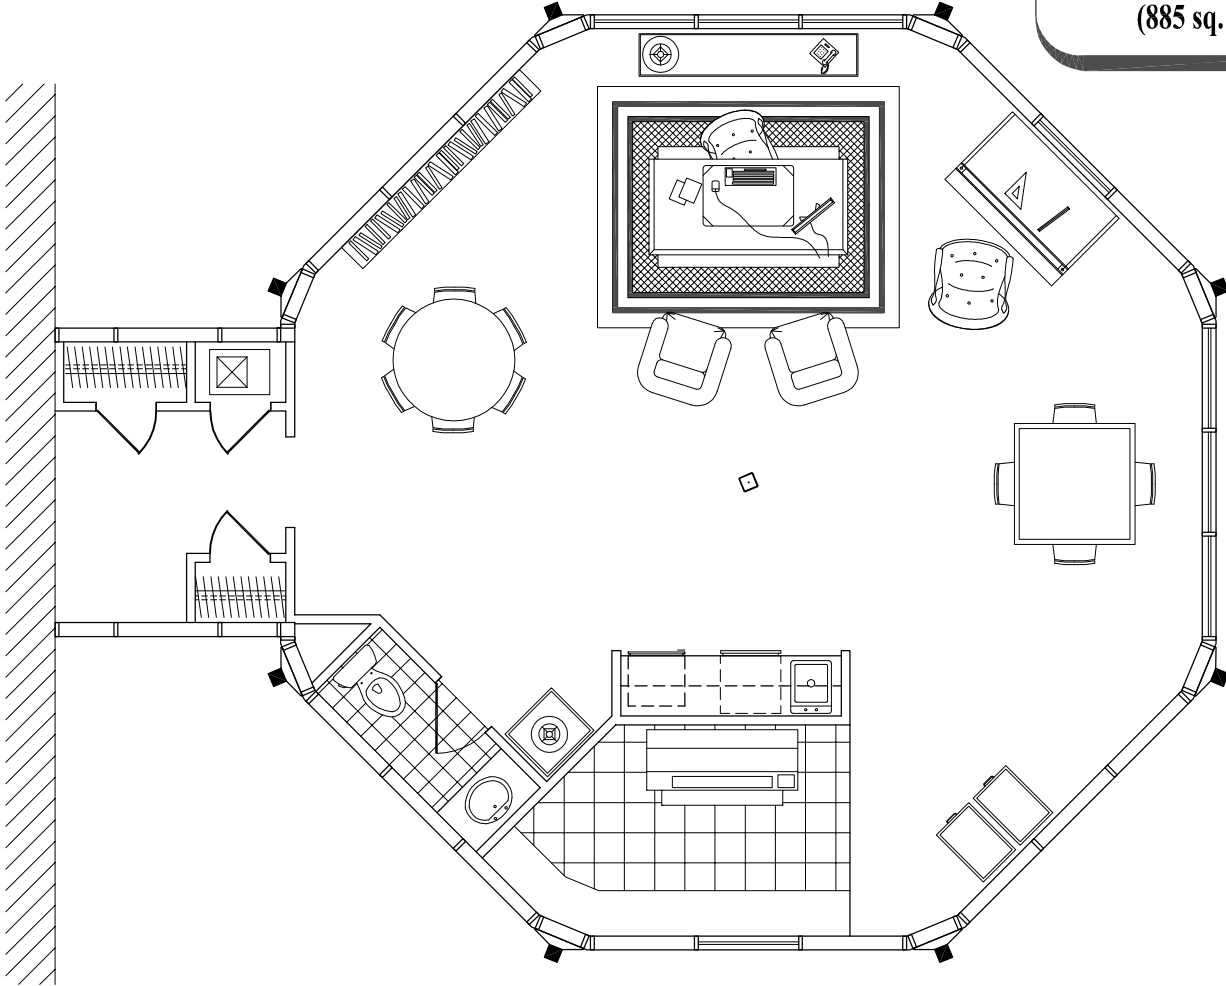

Office/1/2 Bath
Wet Bar/Plot Room
(885 sq. ft.)

Floor Plan
(885 sq. ft.)