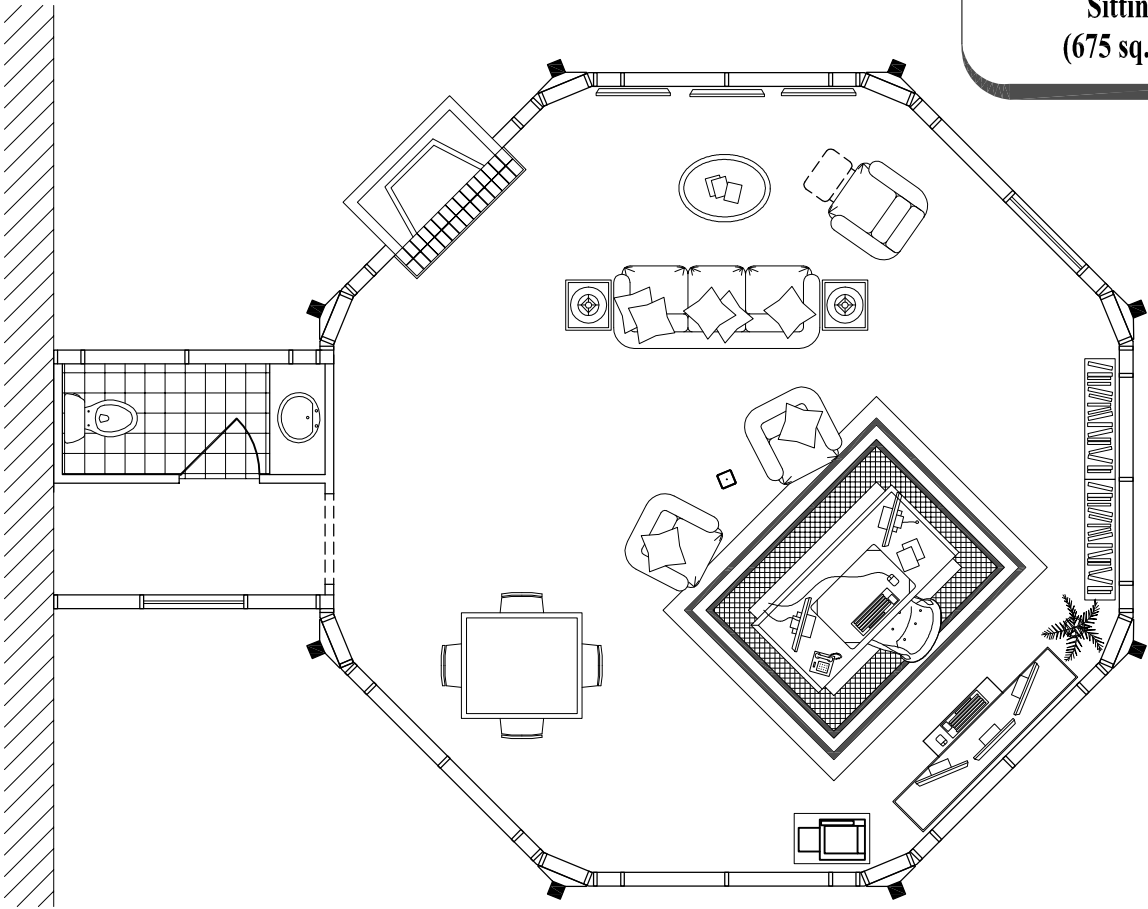

Office/ 1/2 Bath
Sitting
(675 sq. ft.)

Floor Plan
(675 sq. ft.)