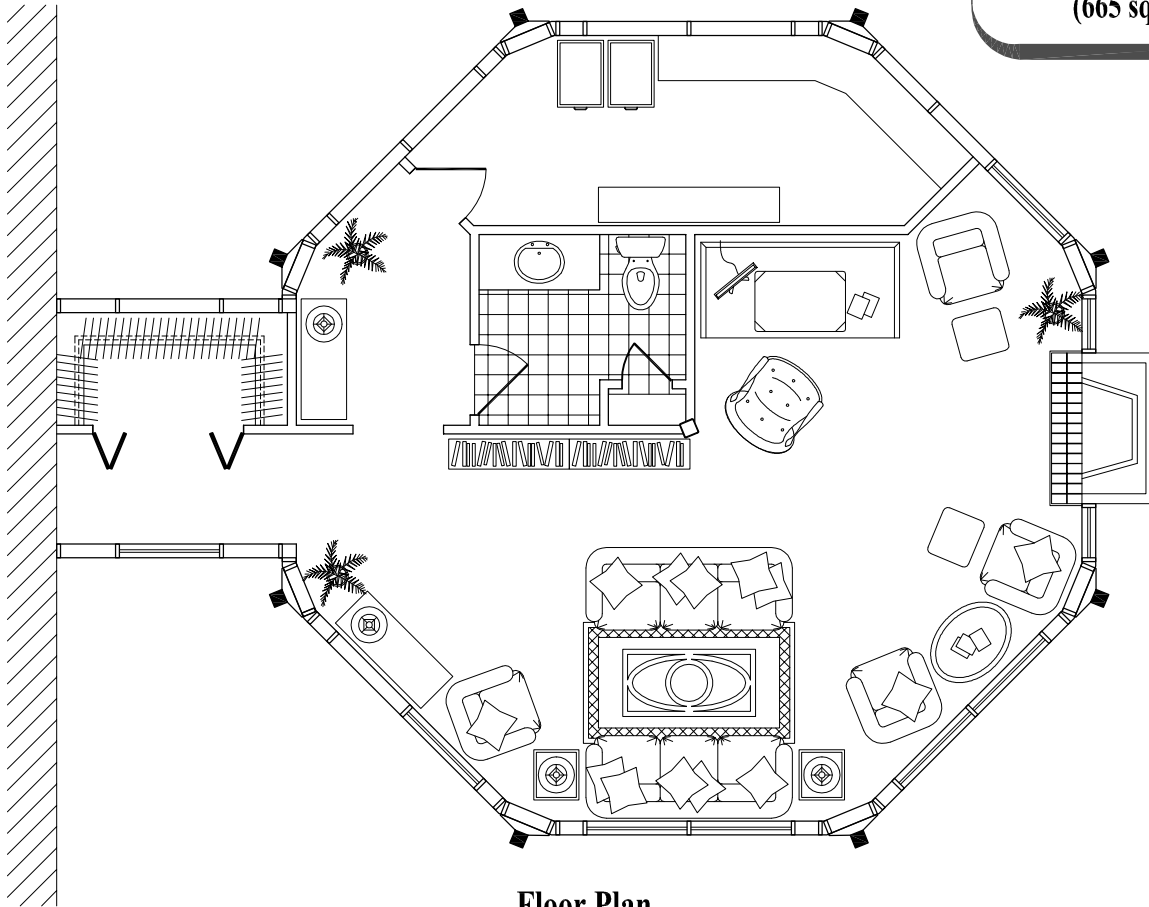

Office/1/2 Bath
Storage
(665 sq. ft.)

Floor Plan
(665 sq. ft.)