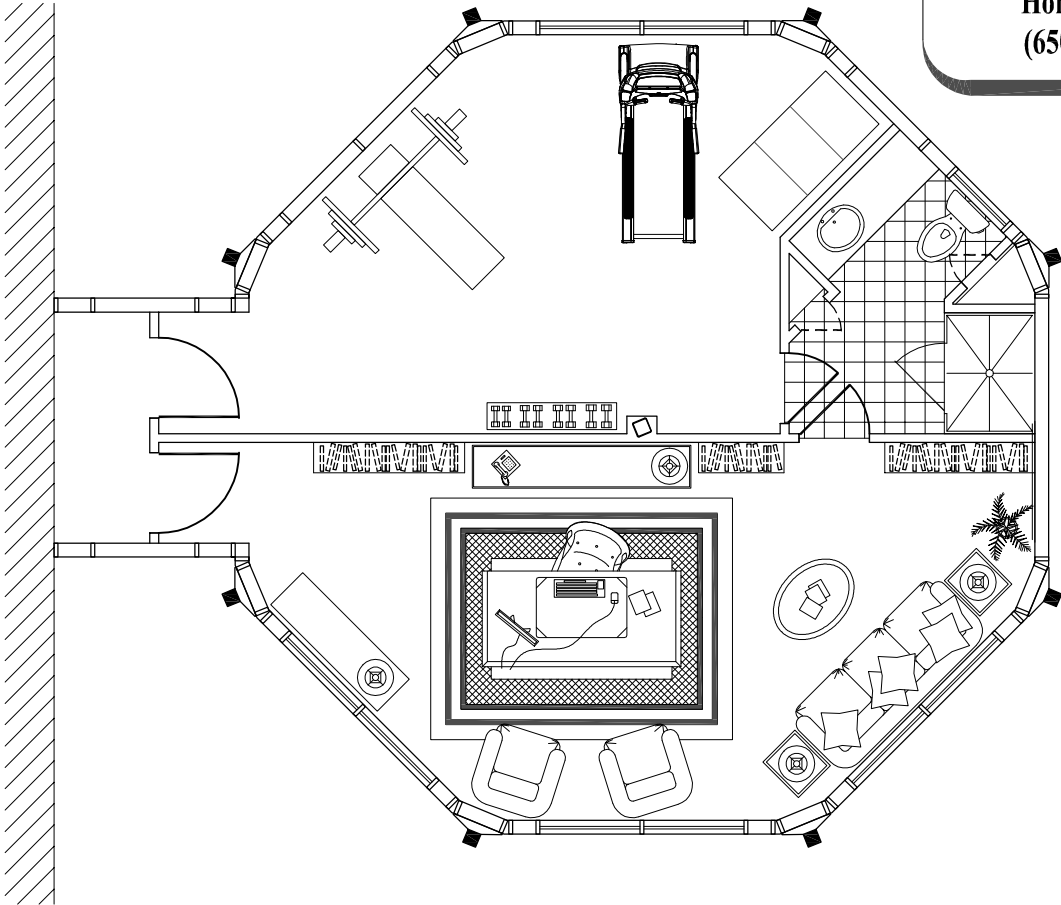

Office/1 Bath  
Home Gym  
(650 sq. ft.)

Floor Plan  
(650 sq. ft.)