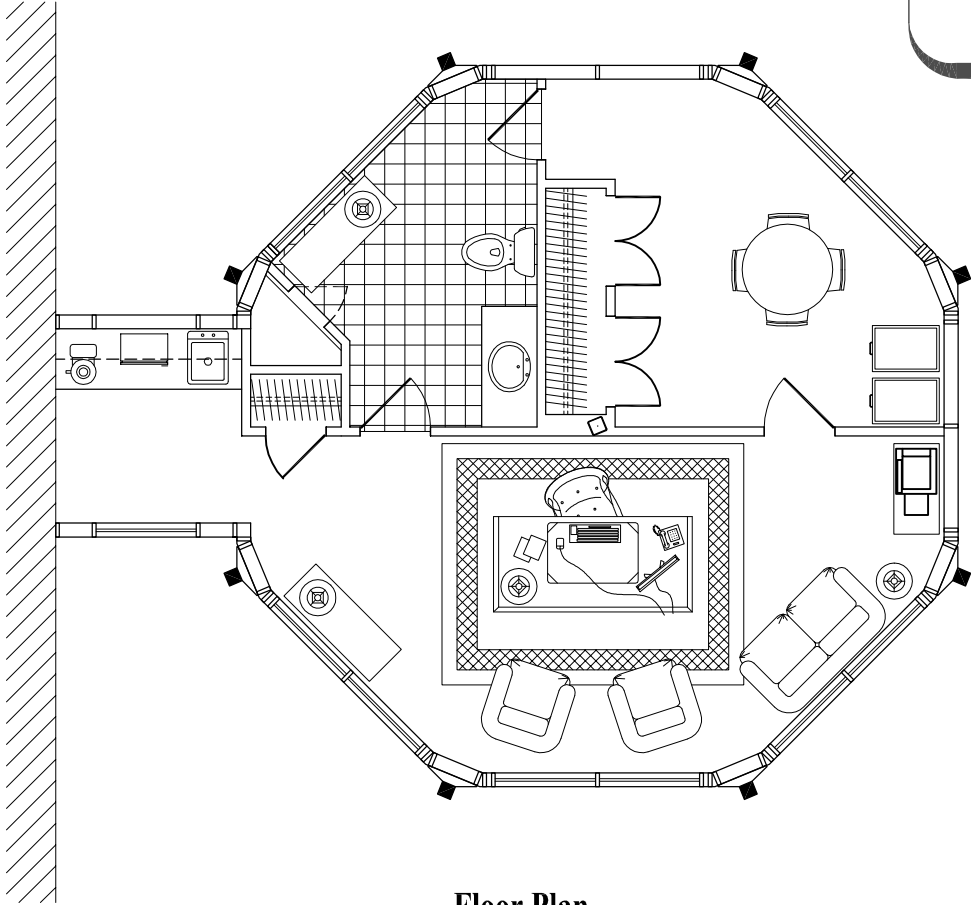

Office/1/2 Bath
Storage
(515 sq. ft.)

Floor Plan
(515 sq. ft.)