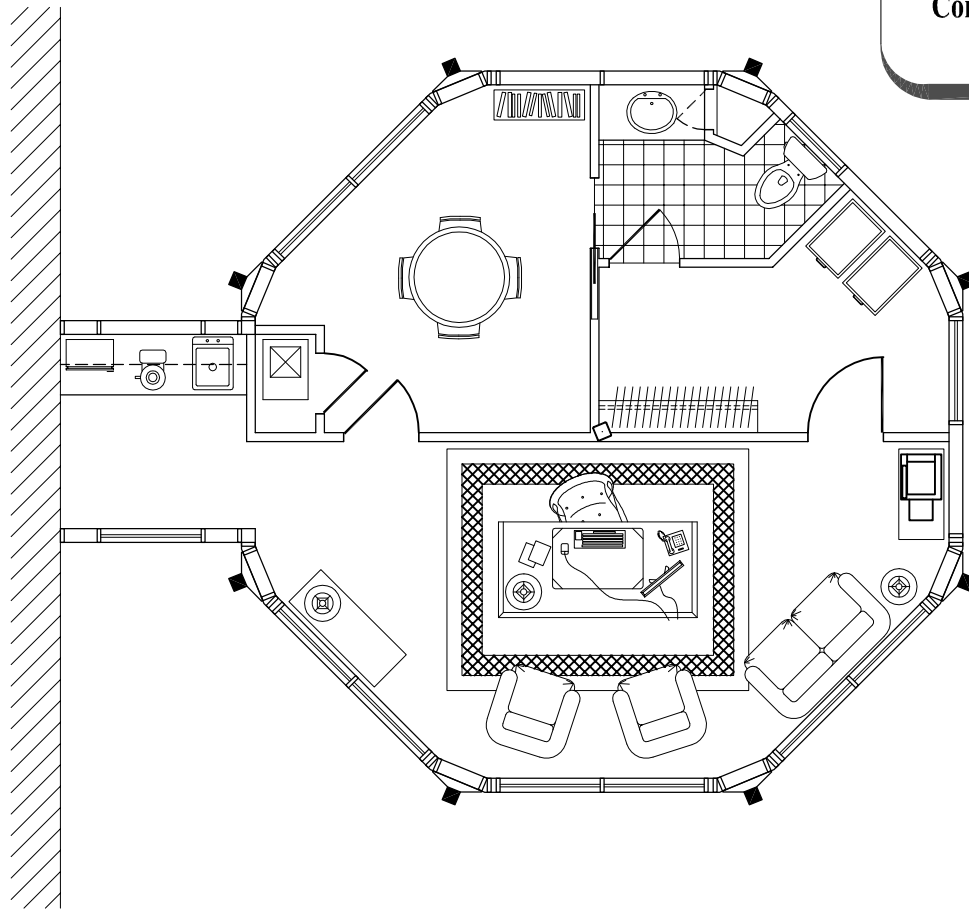

Office/ 1/2 Bath  
Conference/Storage  
(515 sq. ft.)

Floor Plan  
(515 sq. ft.)