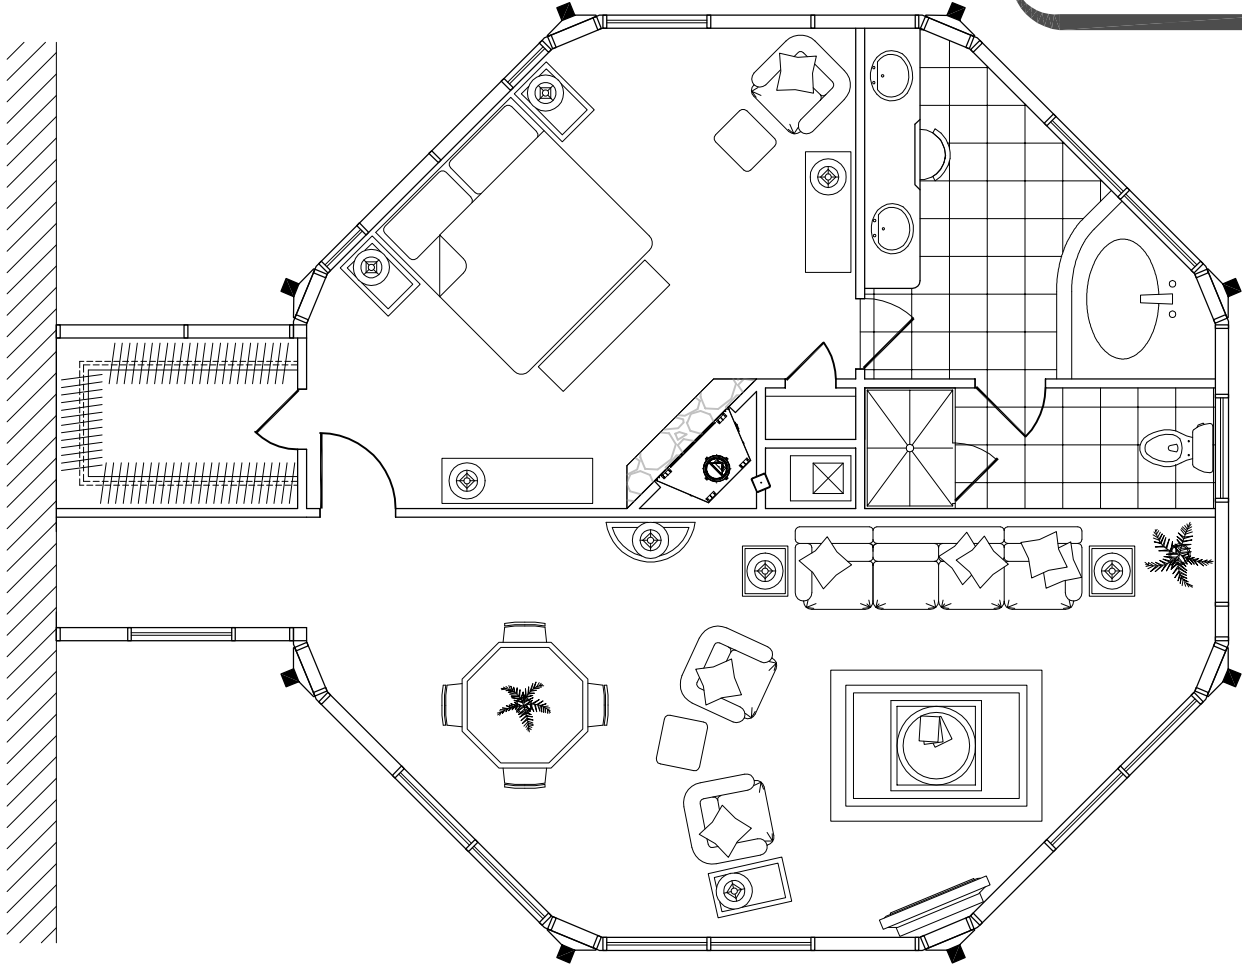

1 Bedroom/1 Bath  
Living  
(885 sq. ft.)

Floor Plan  
(885 sq. ft.)