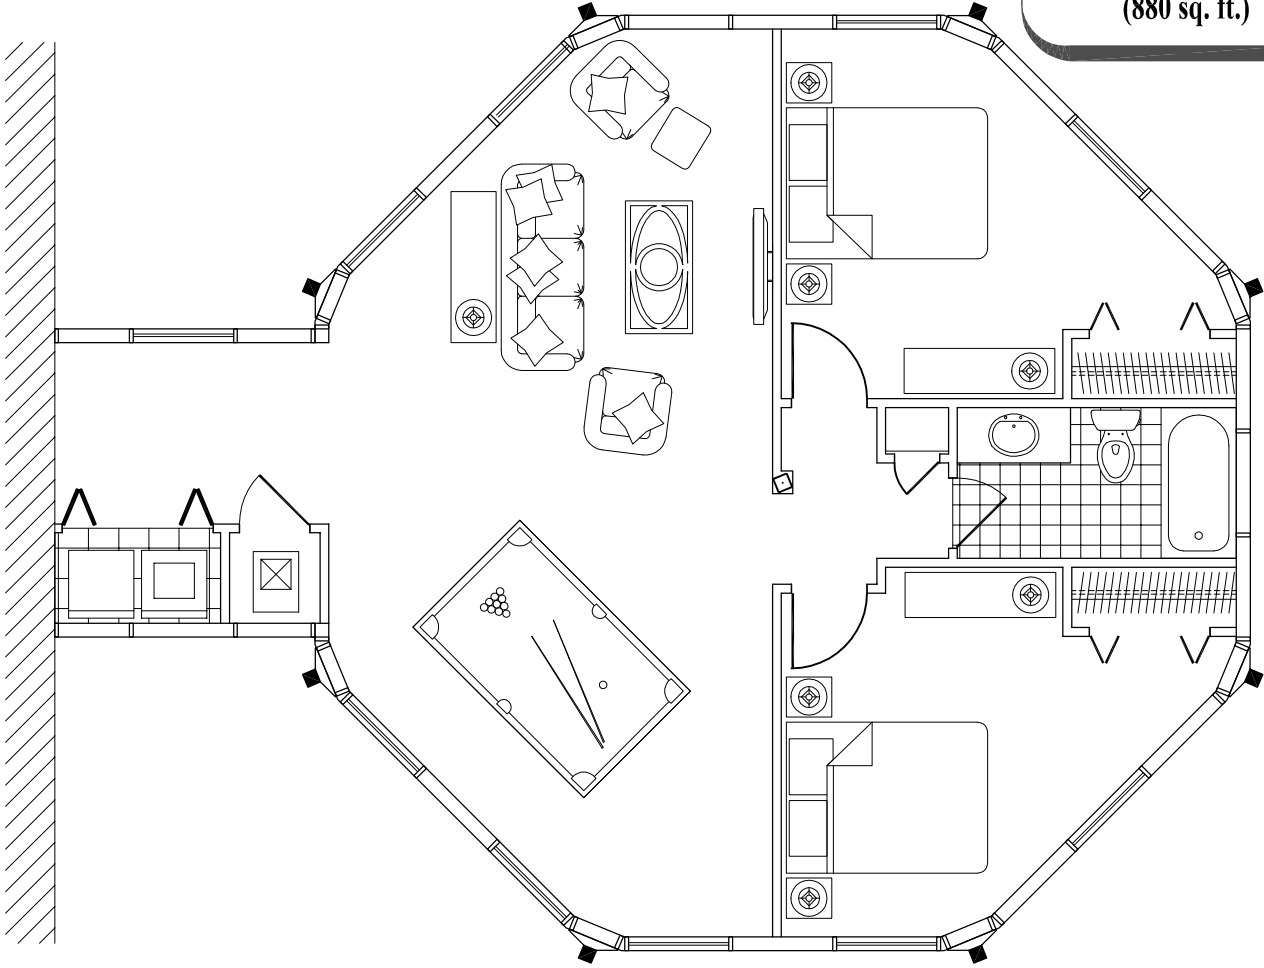

2 Bedroom/1 Bath
Living/Gaming
(880 sq. ft.)

Floor Plan
(880 sq. ft.)