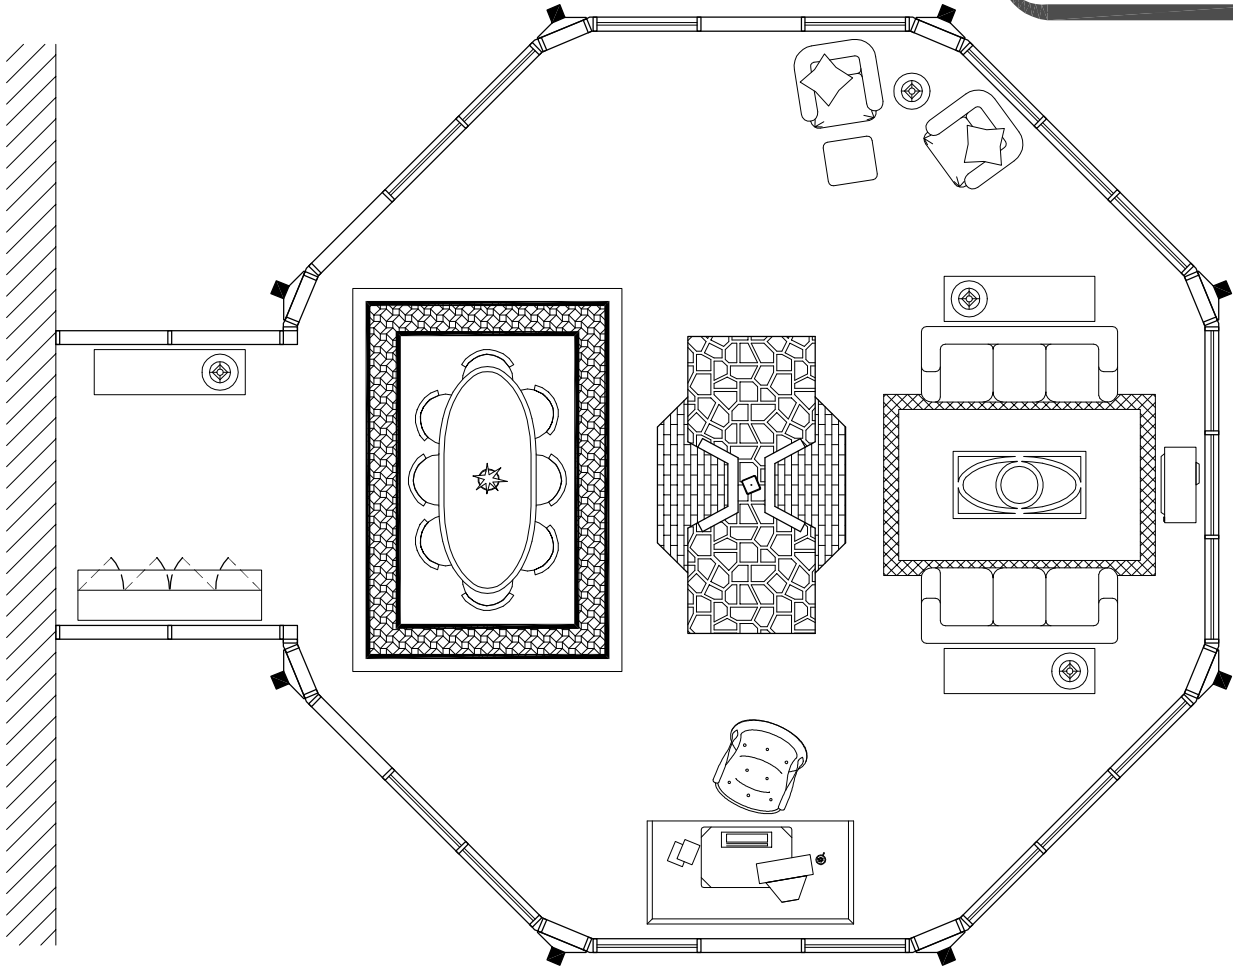

Formal Dining  
Family Room / Study  
(870 sq. ft.)

Floor Plan  
(870 sq. ft.)