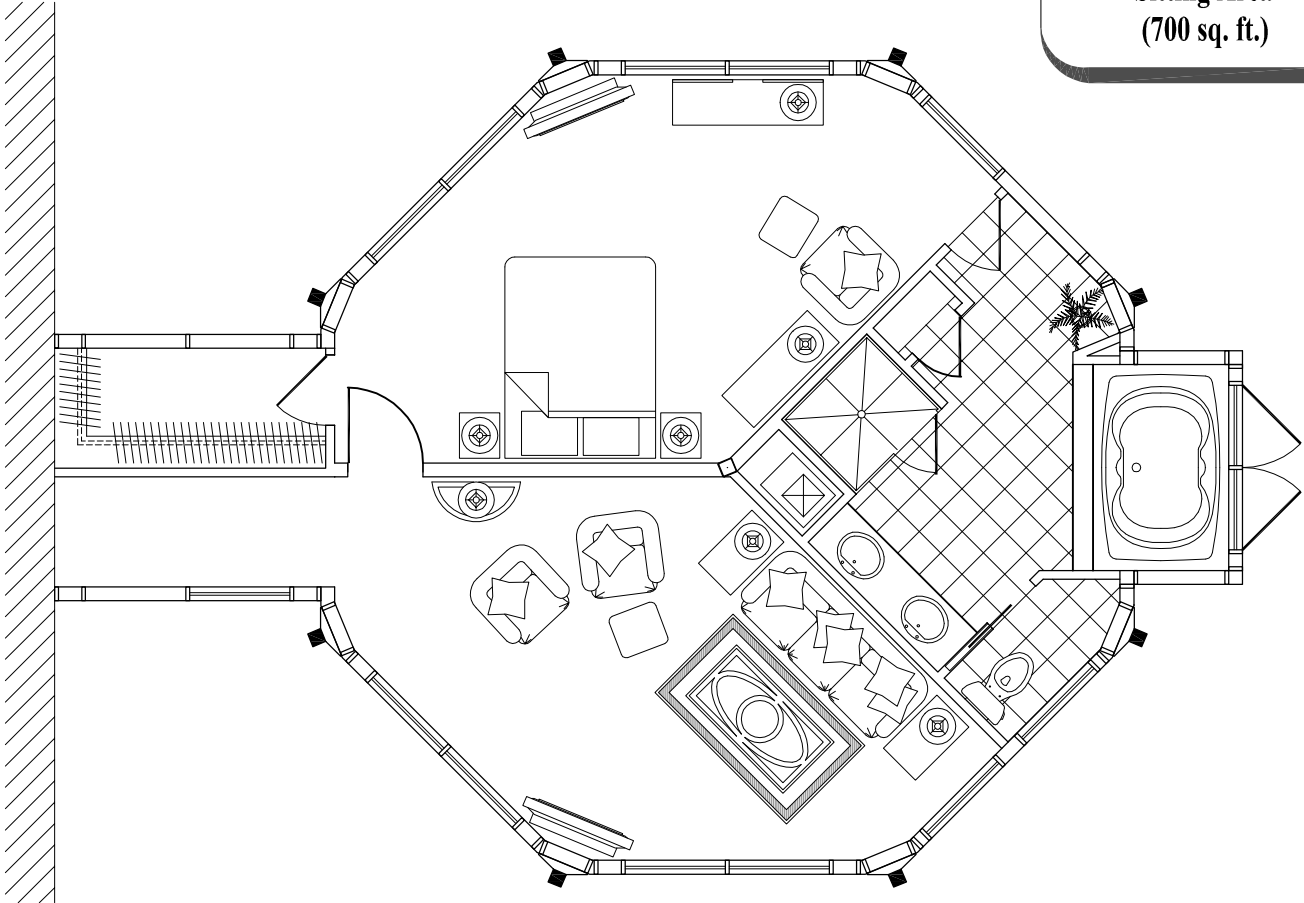

1 Bedroom/1 Bath
Sitting Area
(700 sq. ft.)

Floor Plan
(700 sq. ft.)