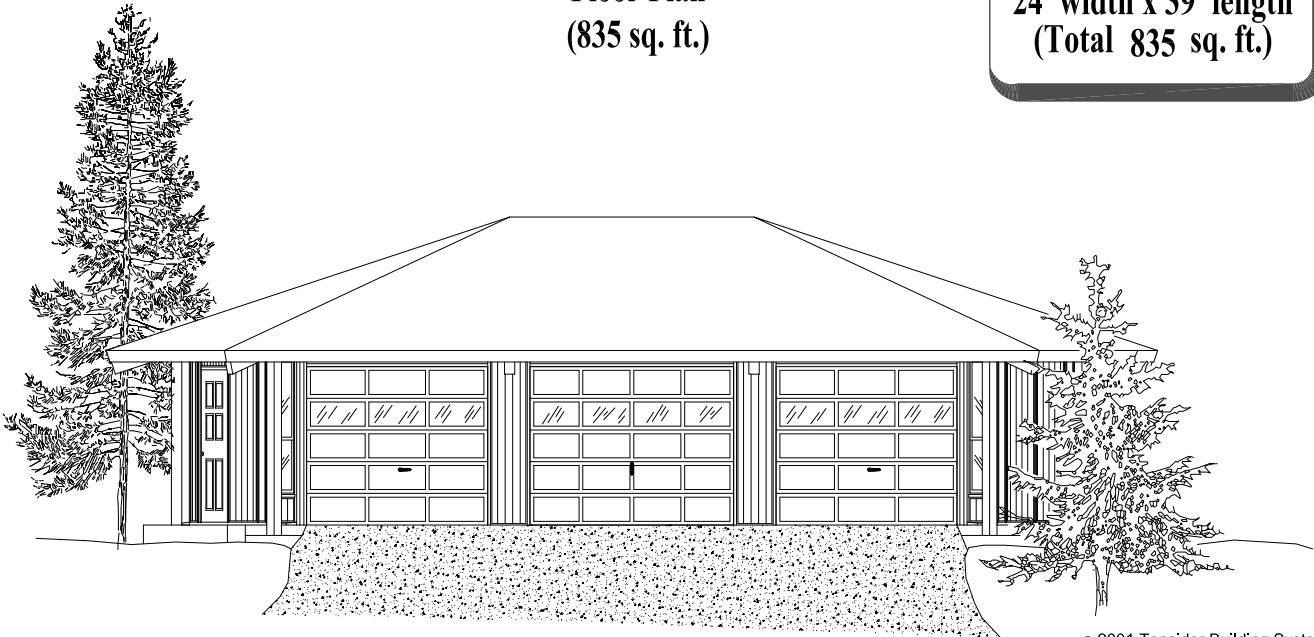

Floor Plan
(835 sq. ft.)

Three Car Garage
24' width x 39' length
(Total 835 sq. ft.)

© 2001 Topsider Building Systems, Inc.