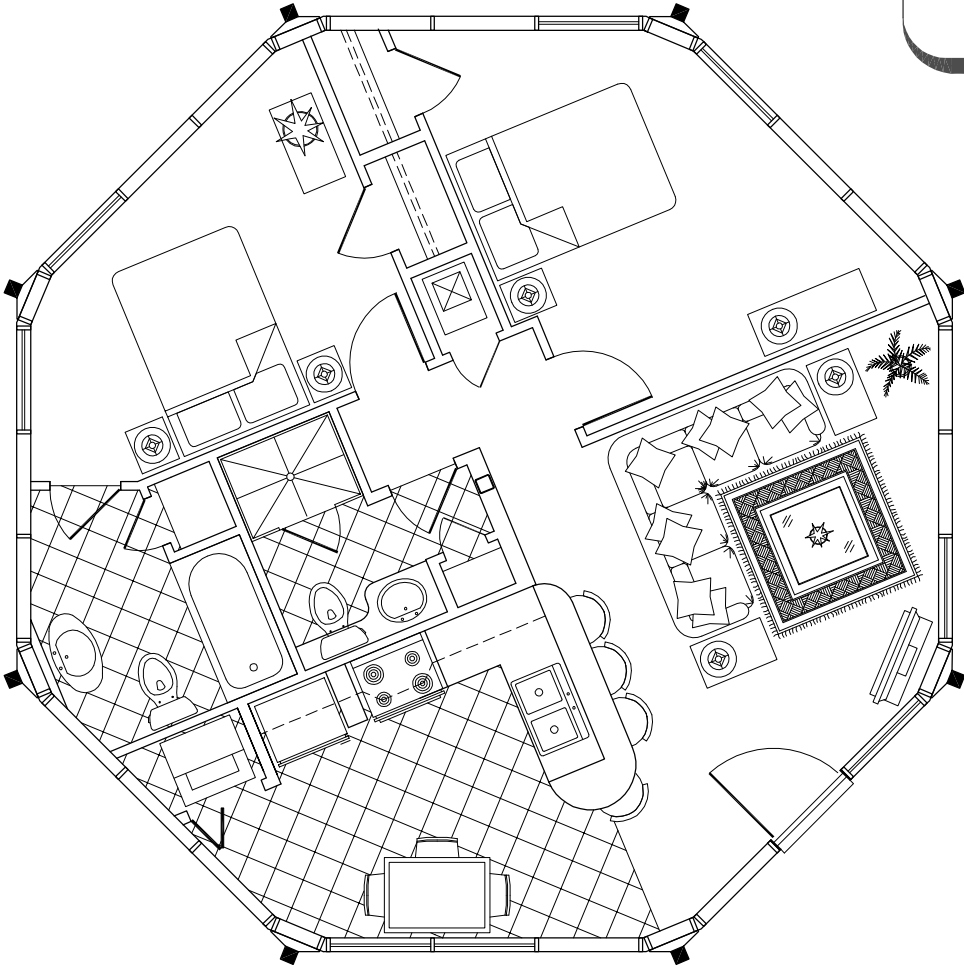

**2 Bedrooms/2 Bath  
Living/Dining/Kitchen  
(Total 800 sq. ft.)**

**Floor Plan  
(800 sq. ft.)**