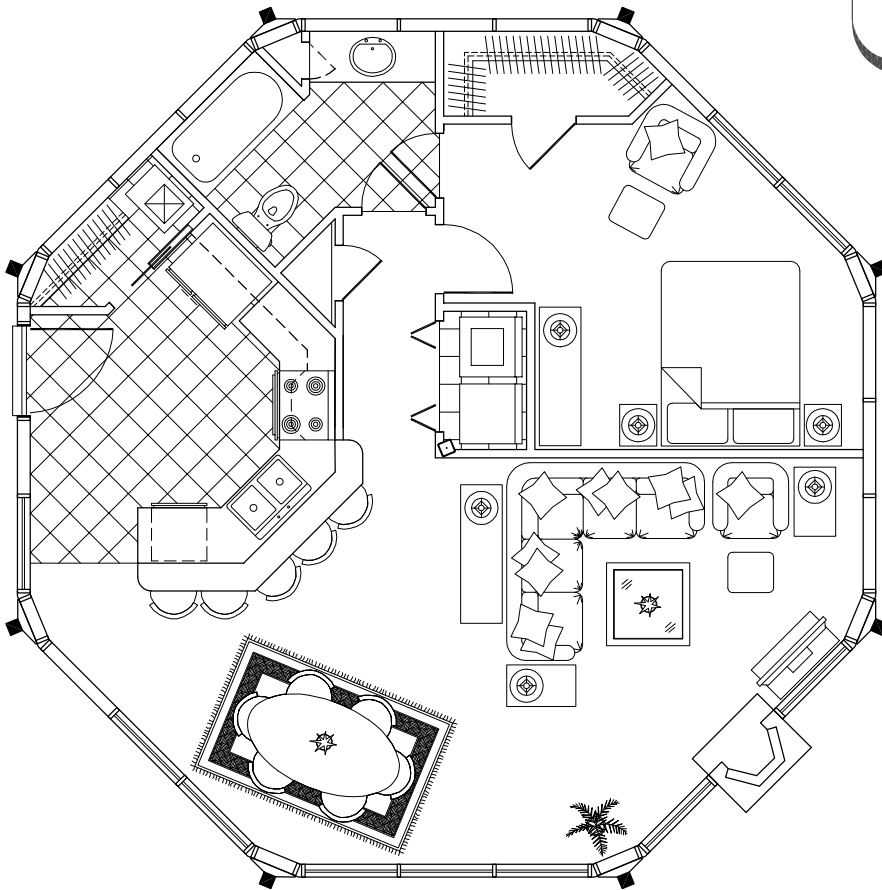

**1 Bedroom/1 Bath  
Living/Dining/Kitchen  
(800 sq. ft.)**

**Floor Plan  
(800 sq. ft.)**