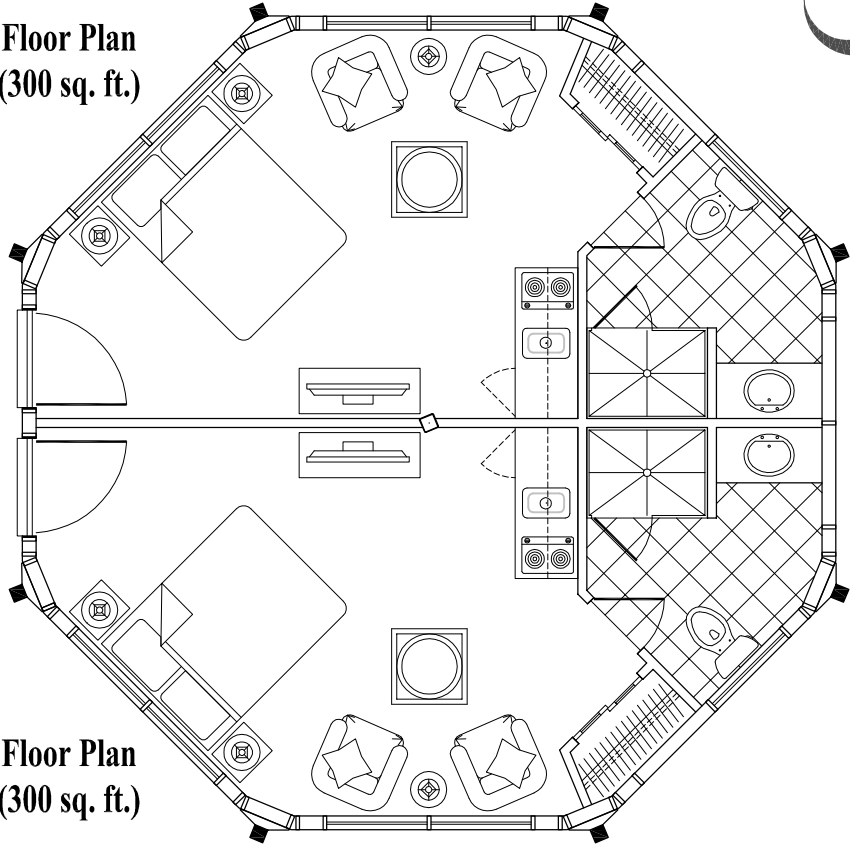

**Floor Plan
(300 sq. ft.)**

**Floor Plan
(300 sq. ft.)**

**2 Guest Suites
(600 sq. ft.)**