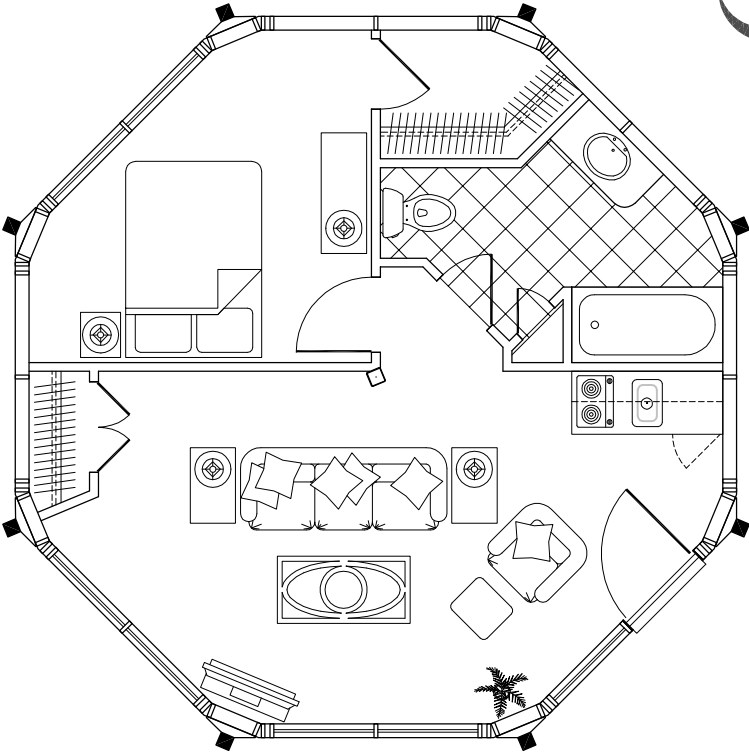

1 Bedroom/1 Bath
Living/Kitchenette
(475 sq. ft.)

Floor Plan
(475 sq. ft.)