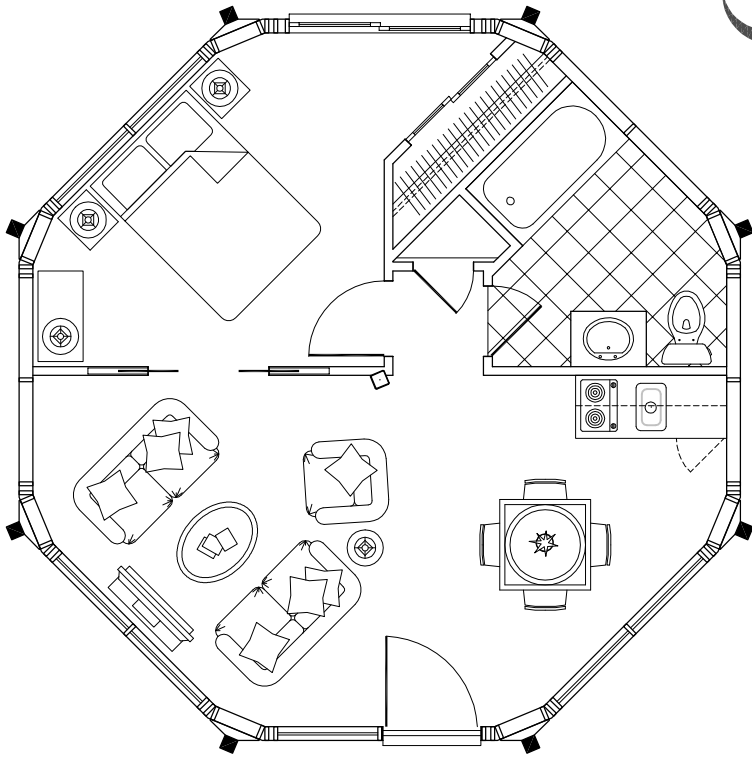

1 Bedroom/1 Bath
Living/Dining/Kitchenette
(475 sq. ft.)

Floor Plan
(475 sq. ft.)