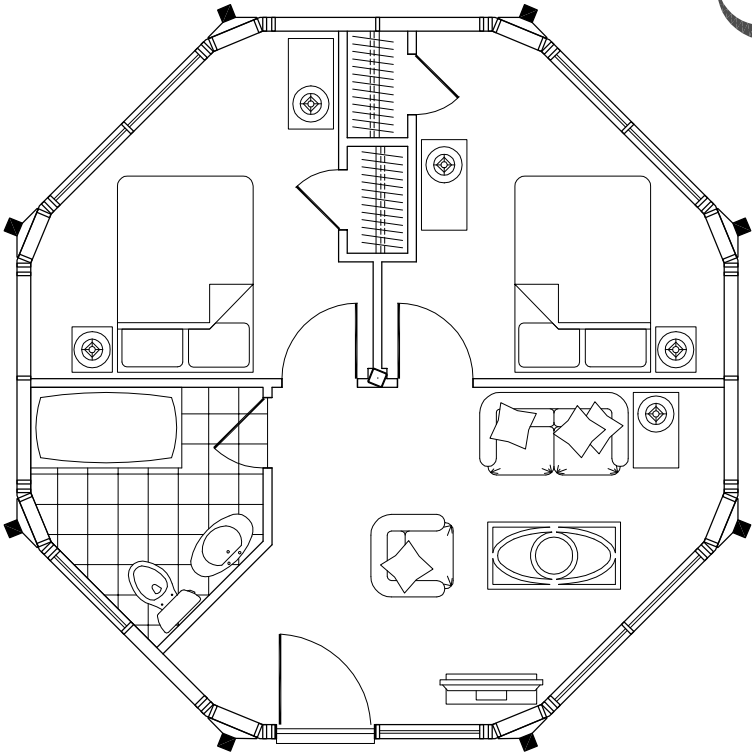

**2 Bedroom/1 Bath
Living
(475 sq. ft.)**

**Floor Plan
(475 sq. ft.)**