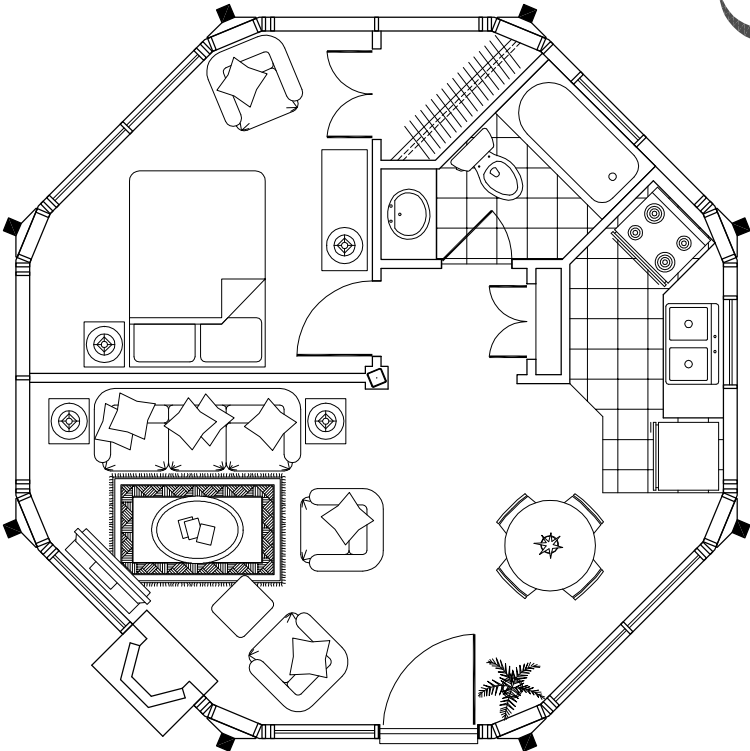

**1 Bedroom/1 Bath
Living/Dining/Kitchen
(475 sq. ft.)**

**Floor Plan
(475 sq. ft.)**